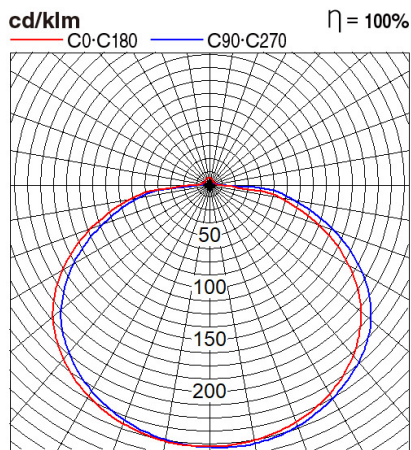

Panasonic

Certificates & Standards

RoHS

Dimension and Materials

Photometric Chart

Ref. No.	
Type of Luminaire	Street Light Smart Street Light Smart Street Light
Set Model No.	NSP10560LR
Type of Light Source	LED
Power Input	40W
System Lumen Output	6000 lm
System Efficacy	150 lm/W
Power Voltage	
Power Factor	
Lifetime	50000H(L70)
CCT	5000K
CRI	70
SDCM	
Input Frequency	
Dimming	non-Dimmable
Dimming Range	
UGR	
Glare Cut Angle	32deg.
Beam Angle	117deg.
Rotation Angle	
Tilt Angle	
IP code	66
IK code	
Ambient Temperature Range	5 - 40°C
Surge Protection	
Classification of Luminaries	
THDi	
Effective Projected Area	
Driver	Integrated
Cut Out Size	
Dimensions	435mm*1878mm*270mm
Weight	
Body	ADC & Aluminium Extrusion
Reflector	
Diffuser	
Trim	
Casing	
Country of Origin	China
Brand	Panasonic
Remarks	