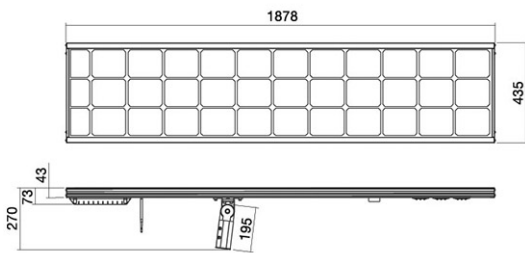

Panasonic

Certificates & Standards

RoHS

Dimension and Materials

Photometric Chart

Ref. No.	
Type of Luminaire	Street Light Smart Street Light Smart Street Light
Set Model No.	NSP10560LR
Type of Light Source	LED
Power Input	40W
System Lumen Output	6000 lm
System Efficacy	150 lm/W
Power Voltage	
Power Factor	
Lifetime	50000H(L70)
CCT	5000K
CRI	70
SDCM	
Input Frequency	
Dimming	non-Dimmable
Dimming Range	
UGR	
Glare Cut Angle	32deg.
Beam Angle	117deg.
Rotation Angle	
Tilt Angle	
IP code	66
IK code	
Ambient Temperature Range	5 - 40°C
Surge Protection	
Classification of Luminaries	
THDi	
Effective Projected Area	
Driver	Integrated
Cut Out Size	
Dimensions	435mm*1878mm*270mm
Weight	
Body	ADC & Aluminium Extrusion
Reflector	
Diffuser	
Trim	
Casing	
Country of Origin	China
Brand	Panasonic
Remarks	