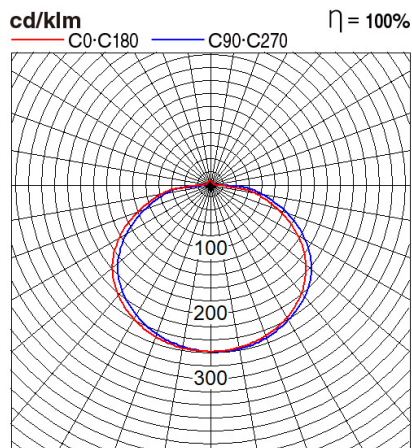

Panasonic

Certificates & Standards

RoHS

Dimension and Materials

Photometric Chart

Ref. No.	
Type of Luminaire	Street Light Smart Street Light Smart Street Light
Set Model No.	NSP11660LR
Type of Light Source	LED
Power Input	50W
System Lumen Output	7500 lm
System Efficacy	150 lm/W
Power Voltage	
Power Factor	
Lifetime	50000H(L70)
CCT	5000K
CRI	70
SDCM	
Input Frequency	
Dimming	non-Dimmable
Dimming Range	
UGR	
Glare Cut Angle	32deg.
Beam Angle	117deg.
Rotation Angle	
Tilt Angle	
IP code	66
IK code	
Ambient Temperature Range	5 - 40°C
Surge Protection	
Classification of Luminaires	
THDi	
Effective Projected Area	
Driver	Integrated
Cut Out Size	
Dimensions	625mm*1630mm*269mm
Weight	
Body	ADC & Aluminium Extrusion
Reflector	
Diffuser	
Trim	
Casing	
Country of Origin	China
Brand	Panasonic
Remarks	