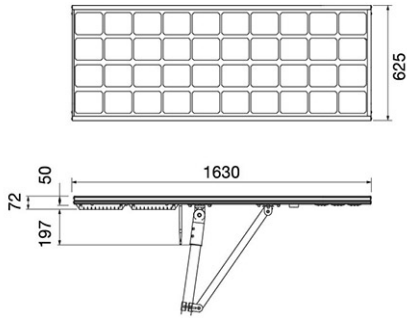

Panasonic

Certificates & Standards

RoHS

Dimension and Materials

Photometric Chart

Ref. No.	
Type of Luminaire	Street Light Smart Street Light Smart Street Light
Set Model No.	NSP11660LR
Type of Light Source	LED
Power Input	50W
System Lumen Output	7500 lm
System Efficacy	150 lm/W
Power Voltage	
Power Factor	
Lifetime	50000H(L70)
CCT	5000K
CRI	70
SDCM	
Input Frequency	
Dimming	non-Dimmable
Dimming Range	
UGR	
Glare Cut Angle	32deg.
Beam Angle	117deg.
Rotation Angle	
Tilt Angle	
IP code	66
IK code	
Ambient Temperature Range	5 - 40°C
Surge Protection	
Classification of Luminaires	
THDi	
Effective Projected Area	
Driver	Integrated
Cut Out Size	
Dimensions	625mm*1630mm*269mm
Weight	
Body	ADC & Aluminium Extrusion
Reflector	
Diffuser	
Trim	
Casing	
Country of Origin	China
Brand	Panasonic
Remarks	