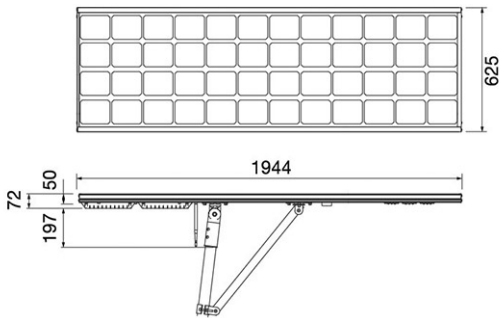

Panasonic

Certificates & Standards

RoHS

Dimension and Materials

Photometric Chart

Ref. No.	
Type of Luminaire	Street Light Smart Street Light Smart Street Light
Set Model No.	NSP11760LR
Type of Light Source	LED
Power Input	60W
System Lumen Output	9000 lm
System Efficacy	150 lm/W
Power Voltage	
Power Factor	
Lifetime	50000H(L70)
CCT	5000K
CRI	70
SDCM	
Input Frequency	
Dimming	non-Dimmable
Dimming Range	
UGR	
Glare Cut Angle	32deg.
Beam Angle	117deg.
Rotation Angle	
Tilt Angle	
IP code	66
IK code	
Ambient Temperature Range	5 - 40°C
Surge Protection	
Classification of Luminaires	
THDi	
Effective Projected Area	
Driver	Integrated
Cut Out Size	
Dimensions	625mm*1944mm*269mm
Weight	
Body	ADC & Aluminium Extrusion
Reflector	
Diffuser	
Trim	
Casing	
Country of Origin	China
Brand	Panasonic
Remarks	