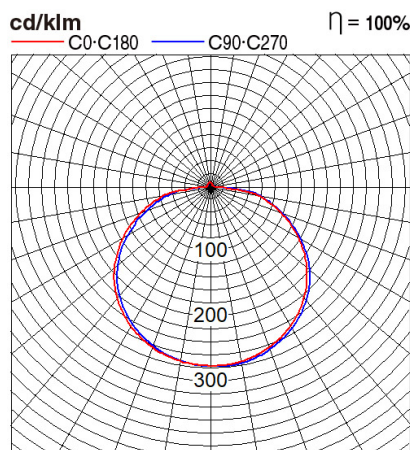

Panasonic

Certificates & Standards

RoHS

Dimension and Materials

Photometric Chart

Ref. No.	
Type of Luminaire	Street Light Smart Street Light Smart Street Light
Set Model No.	NSP11760LR
Type of Light Source	LED
Power Input	60W
System Lumen Output	9000 lm
System Efficacy	150 lm/W
Power Voltage	
Power Factor	
Lifetime	50000H(L70)
CCT	5000K
CRI	70
SDCM	
Input Frequency	
Dimming	non-Dimmable
Dimming Range	
UGR	
Glare Cut Angle	32deg.
Beam Angle	117deg.
Rotation Angle	
Tilt Angle	
IP code	66
IK code	
Ambient Temperature Range	5 - 40°C
Surge Protection	
Classification of Luminaires	
THDi	
Effective Projected Area	
Driver	Integrated
Cut Out Size	
Dimensions	625mm*1944mm*269mm
Weight	
Body	ADC & Aluminium Extrusion
Reflector	
Diffuser	
Trim	
Casing	
Country of Origin	China
Brand	Panasonic
Remarks	