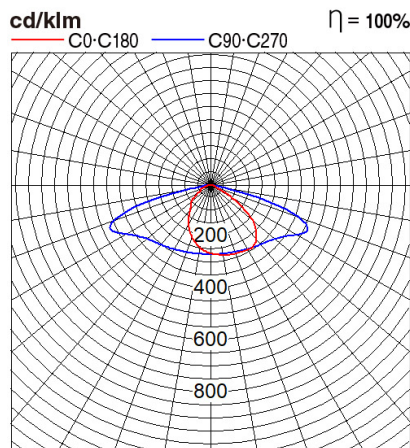

## Dimension and Materials

## Photometric Chart

Ref. No.	
Type of Luminaire	Street Light Smart Street Light Smart Street Light
Set Model No.	<b>NSP22650LR</b>
Type of Light Source	LED
Power Input	70W
System Lumen Output	12600 lm
System Efficacy	180 lm/W
Power Voltage	
Power Factor	
Lifetime	50000H(L70)
CCT	
CRI	70
SDCM	
Input Frequency	
Dimming	non-Dimmable
Dimming Range	
UGR	
Glare Cut Angle	30deg.
Beam Angle	120deg.
Rotation Angle	
Tilt Angle	
IP code	66
IK code	
Ambient Temperature Range	5 - 40°C
Surge Protection	
Classification of Luminaries	
THDi	
Effective Projected Area	
Driver	Integrated
Cut Out Size	
Dimensions	340mm*633mm*132mm
Weight	
Body	ADC & Aluminium Extrusion
Reflector	
Diffuser	
Trim	
Casing	
Country of Origin	China
Brand	Panasonic
Remarks	Color temperature :5500K