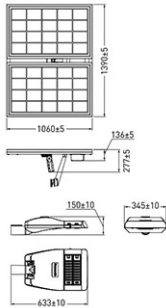

## Dimension and Materials

## Photometric Chart

Ref. No.	
Type of Luminaire	Street Light Smart Street Light Smart Street Light
Set Model No.	<b>NSP22650LR</b>
Type of Light Source	LED
Power Input	70W
System Lumen Output	12600 lm
System Efficacy	180 lm/W
Power Voltage	
Power Factor	
Lifetime	50000H(L70)
CCT	
CRI	70
SDCM	
Input Frequency	
Dimming	non-Dimmable
Dimming Range	
UGR	
Glare Cut Angle	30deg.
Beam Angle	120deg.
Rotation Angle	
Tilt Angle	
IP code	66
IK code	
Ambient Temperature Range	5 - 40°C
Surge Protection	
Classification of Luminaries	
THDi	
Effective Projected Area	
Driver	Integrated
Cut Out Size	
Dimensions	340mm*633mm*132mm
Weight	
Body	ADC & Aluminium Extrusion
Reflector	
Diffuser	
Trim	
Casing	
Country of Origin	China
Brand	Panasonic
Remarks	Color temperature :5500K