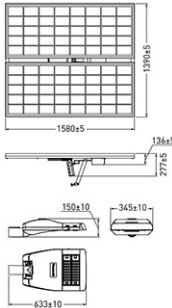

## Dimension and Materials

## Photometric Chart

Ref. No.	
Type of Luminaire	Street Light Smart Street Light Smart Street Light
Set Model No.	<b>NSP22651LR</b>
Type of Light Source	LED
Power Input	80W
System Lumen Output	14400 lm
System Efficacy	180 lm/W
Power Voltage	
Power Factor	
Lifetime	50000H(L70)
CCT	
CRI	70
SDCM	
Input Frequency	
Dimming	non-Dimmable
Dimming Range	
UGR	
Glare Cut Angle	30deg.
Beam Angle	120deg.
Rotation Angle	
Tilt Angle	
IP code	66
IK code	
Ambient Temperature Range	5 - 40°C
Surge Protection	
Classification of Luminaries	
THDi	
Effective Projected Area	
Driver	Integrated
Cut Out Size	
Dimensions	340mm*703mm*132mm
Weight	
Body	ADC & Aluminium Extrusion
Reflector	
Diffuser	
Trim	
Casing	
Country of Origin	China
Brand	Panasonic
Remarks	Color temperature :5500K