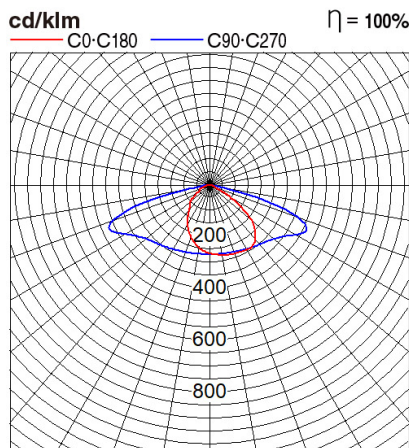

## Dimension and Materials

## Photometric Chart

Ref. No.	
Type of Luminaire	Street Light Smart Street Light Smart Street Light
Set Model No.	<b>NSP22651LR</b>
Type of Light Source	LED
Power Input	80W
System Lumen Output	14400 lm
System Efficacy	180 lm/W
Power Voltage	
Power Factor	
Lifetime	50000H(L70)
CCT	
CRI	70
SDCM	
Input Frequency	
Dimming	non-Dimmable
Dimming Range	
UGR	
Glare Cut Angle	30deg.
Beam Angle	120deg.
Rotation Angle	
Tilt Angle	
IP code	66
IK code	
Ambient Temperature Range	5 - 40°C
Surge Protection	
Classification of Luminaries	
THDi	
Effective Projected Area	
Driver	Integrated
Cut Out Size	
Dimensions	340mm*703mm*132mm
Weight	
Body	ADC & Aluminium Extrusion
Reflector	
Diffuser	
Trim	
Casing	
Country of Origin	China
Brand	Panasonic
Remarks	Color temperature :5500K