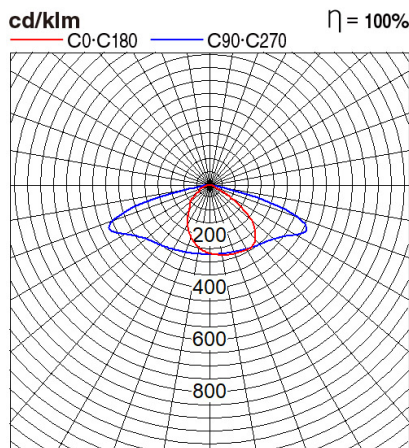

## Dimension and Materials

## Photometric Chart

Ref. No.	
Type of Luminaire	Street Light
	Smart Street Light
	Smart Street Light
Set Model No.	<b>NSP22652LR</b>
Type of Light Source	LED
Power Input	90W
System Lumen Output	16200 lm
System Efficacy	180 lm/W
Power Voltage	
Power Factor	
Lifetime	50000H(L70)
CCT	
CRI	70
SDCM	
Input Frequency	
Dimming	non-Dimmable
Dimming Range	
UGR	
Glare Cut Angle	30deg.
Beam Angle	120deg.
Rotation Angle	
Tilt Angle	
IP code	66
IK code	
Ambient Temperature Range	5 - 40°C
Surge Protection	
Classification of Luminaries	
THDi	
Effective Projected Area	
Driver	Integrated
Cut Out Size	
Dimensions	340mm*703mm*132mm
Weight	
Body	ADC & Aluminium Extrusion
Reflector	
Diffuser	
Trim	
Casing	
Country of Origin	China
Brand	Panasonic
Remarks	Color temperature :5500K