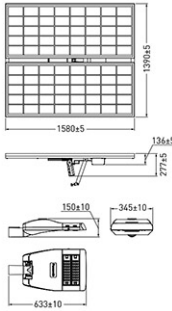

## Dimension and Materials

## Photometric Chart

Ref. No.	
Type of Luminaire	Street Light
	Smart Street Light
	Smart Street Light
Set Model No.	<b>NSP22652LR</b>
Type of Light Source	LED
Power Input	90W
System Lumen Output	16200 lm
System Efficacy	180 lm/W
Power Voltage	
Power Factor	
Lifetime	50000H(L70)
CCT	
CRI	70
SDCM	
Input Frequency	
Dimming	non-Dimmable
Dimming Range	
UGR	
Glare Cut Angle	30deg.
Beam Angle	120deg.
Rotation Angle	
Tilt Angle	
IP code	66
IK code	
Ambient Temperature Range	5 - 40°C
Surge Protection	
Classification of Luminaries	
THDi	
Effective Projected Area	
Driver	Integrated
Cut Out Size	
Dimensions	340mm*703mm*132mm
Weight	
Body	ADC & Aluminium Extrusion
Reflector	
Diffuser	
Trim	
Casing	
Country of Origin	China
Brand	Panasonic
Remarks	Color temperature :5500K