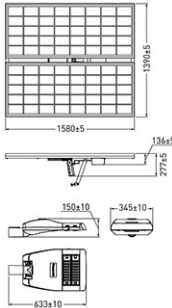

Panasonic

Certificates & Standards

RoHS

Dimension and Materials

Photometric Chart

Ref. No.	
Type of Luminaire	Street Light Smart Street Light Smart Street Light
Set Model No.	NSP22653LR
Type of Light Source	LED
Power Input	100W
System Lumen Output	18000 lm
System Efficacy	180 lm/W
Power Voltage	
Power Factor	
Lifetime	50000H(L70)
CCT	
CRI	70
SDCM	
Input Frequency	
Dimming	non-Dimmable
Dimming Range	
UGR	
Glare Cut Angle	30deg.
Beam Angle	120deg.
Rotation Angle	
Tilt Angle	
IP code	66
IK code	
Ambient Temperature Range	5 - 40°C
Surge Protection	
Classification of Luminaries	
THDi	
Effective Projected Area	
Driver	Integrated
Cut Out Size	
Dimensions	340mm*703mm*132mm
Weight	
Body	ADC & Aluminium Extrusion
Reflector	
Diffuser	
Trim	
Casing	
Country of Origin	China
Brand	Panasonic
Remarks	Color temperature :5500K