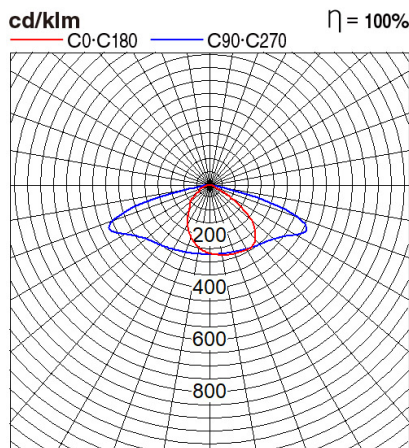

Panasonic

Certificates & Standards

RoHS

Dimension and Materials

Photometric Chart

Ref. No.	
Type of Luminaire	Street Light Smart Street Light Smart Street Light
Set Model No.	NSP22653LR
Type of Light Source	LED
Power Input	100W
System Lumen Output	18000 lm
System Efficacy	180 lm/W
Power Voltage	
Power Factor	
Lifetime	50000H(L70)
CCT	
CRI	70
SDCM	
Input Frequency	
Dimming	non-Dimmable
Dimming Range	
UGR	
Glare Cut Angle	30deg.
Beam Angle	120deg.
Rotation Angle	
Tilt Angle	
IP code	66
IK code	
Ambient Temperature Range	5 - 40°C
Surge Protection	
Classification of Luminaries	
THDi	
Effective Projected Area	
Driver	Integrated
Cut Out Size	
Dimensions	340mm*703mm*132mm
Weight	
Body	ADC & Aluminium Extrusion
Reflector	
Diffuser	
Trim	
Casing	
Country of Origin	China
Brand	Panasonic
Remarks	Color temperature :5500K