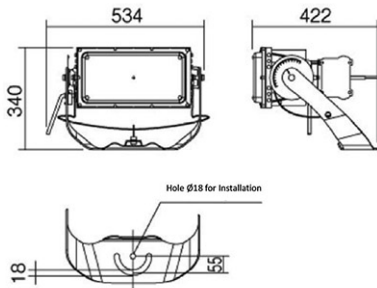

Panasonic

Certificates & Standards

RoHs

Dimension and Materials

Photometric Chart

Ref. No.	
Type of Luminaire	Floodlight Standard Floodlight (Pro) High Lumen Stadium Light
Set Model No.	NYS12317LD2031
Type of Light Source	LED
Power Input	251W
System Lumen Output	35800 lm
System Efficacy	
Power Voltage	200-242V
Power Factor	
Lifetime	40000H(L70)
CCT	5000K
CRI	70
SDCM	
Input Frequency	50/60Hz
Dimming	non-Dimmable
Dimming Range	
UGR	
Glare Cut Angle	77deg.
Beam Angle	27deg.
Rotation Angle	
Tilt Angle	
IP code	65
IK code	
Ambient Temperature Range	-20 - 35°C
Surge Protection	
Classification of Luminaires	
THDi	
Effective Projected Area	
Driver	Integrated
Cut Out Size	
Dimensions	422mm*534mm*340mm
Weight	
Body	ADC
Reflector	
Diffuser	
Trim	
Casing	
Country of Origin	Japan
Brand	Panasonic
Remarks	