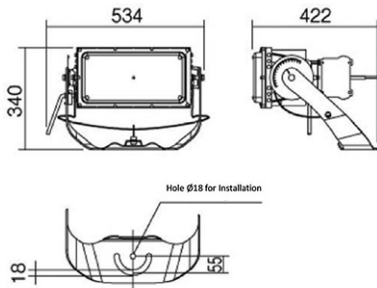

Panasonic

Certificates & Standards

RoHS

Dimension and Materials

Photometric Chart

Ref. No.	
Type of Luminaire	Floodlight Standard Floodlight (Pro) High Lumen Stadium Light
Set Model No.	NYS12347LD2031
Type of Light Source	LED
Power Input	264W
System Lumen Output	41000 lm
System Efficacy	
Power Voltage	200-242V
Power Factor	
Lifetime	40000H(L70)
CCT	5000K
CRI	70
SDCM	
Input Frequency	50/60Hz
Dimming	non-Dimmable
Dimming Range	
UGR	
Glare Cut Angle	54deg.
Beam Angle	75deg.
Rotation Angle	
Tilt Angle	
IP code	65
IK code	
Ambient Temperature Range	-20 - 35°C
Surge Protection	
Classification of Luminaires	
THDi	
Effective Projected Area	
Driver	Integrated
Cut Out Size	
Dimensions	422mm*534mm*340mm
Weight	
Body	ADC
Reflector	
Diffuser	
Trim	
Casing	
Country of Origin	Japan
Brand	Panasonic
Remarks	