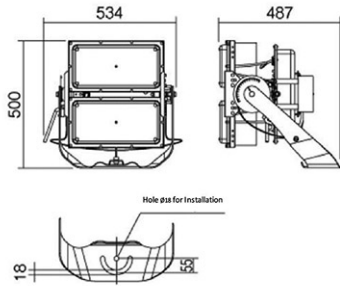

## Dimension and Materials

## Photometric Chart

Ref. No.	
Type of Luminaire	Floodlight Standard Floodlight (Pro) High Lumen Stadium Light
Set Model No.	<b>NYS12517LD2031</b>
Type of Light Source	LED
Power Input	442W
System Lumen Output	63200 lm
System Efficacy	
Power Voltage	200-242V
Power Factor	
Lifetime	40000H(L70)
CCT	5000K
CRI	70
SDCM	
Input Frequency	50/60Hz
Dimming	non-Dimmable
Dimming Range	
UGR	
Glare Cut Angle	77deg.
Beam Angle	27deg.
Rotation Angle	
Tilt Angle	
IP code	65
IK code	
Ambient Temperature Range	-20 - 35°C
Surge Protection	
Classification of Luminaires	
THDi	
Effective Projected Area	
Driver	Integrated
Cut Out Size	
Dimensions	487mm*534mm*500mm
Weight	
Body	ADC
Reflector	
Diffuser	
Trim	
Casing	
Country of Origin	Japan
Brand	Panasonic
Remarks	