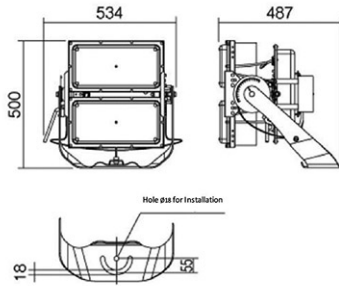

Panasonic

Certificates & Standards

RoHS

Dimension and Materials

Photometric Chart

Ref. No.	
Type of Luminaire	Floodlight Standard Floodlight (Pro) High Lumen Stadium Light
Set Model No.	NYS12527LD2031
Type of Light Source	LED
Power Input	462W
System Lumen Output	68900 lm
System Efficacy	
Power Voltage	200-242V
Power Factor	
Lifetime	40000H(L70)
CCT	5000K
CRI	70
SDCM	
Input Frequency	50/60Hz
Dimming	non-Dimmable
Dimming Range	
UGR	
Glare Cut Angle	70deg.
Beam Angle	53deg.
Rotation Angle	
Tilt Angle	
IP code	65
IK code	
Ambient Temperature Range	-20 - 35°C
Surge Protection	
Classification of Luminaires	
THDi	
Effective Projected Area	
Driver	Integrated
Cut Out Size	
Dimensions	487mm*534mm*500mm
Weight	
Body	ADC
Reflector	
Diffuser	
Trim	
Casing	
Country of Origin	Japan
Brand	Panasonic
Remarks	