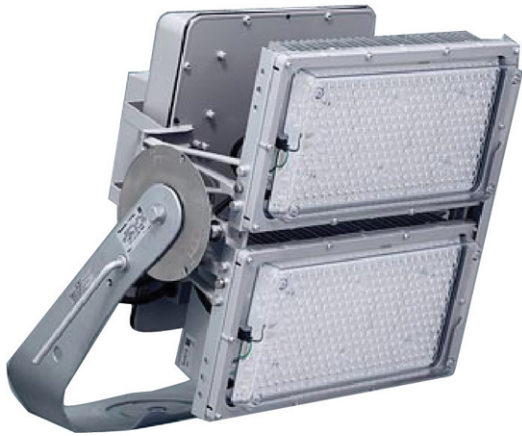

Panasonic

Certificates & Standards

RoHS

Dimension and Materials

Photometric Chart

Ref. No.	
Type of Luminaire	Floodlight Standard Floodlight (Pro) High Lumen Stadium Light
Set Model No.	NYS12527LD2031
Type of Light Source	LED
Power Input	462W
System Lumen Output	68900 lm
System Efficacy	
Power Voltage	200-242V
Power Factor	
Lifetime	40000H(L70)
CCT	5000K
CRI	70
SDCM	
Input Frequency	50/60Hz
Dimming	non-Dimmable
Dimming Range	
UGR	
Glare Cut Angle	70deg.
Beam Angle	53deg.
Rotation Angle	
Tilt Angle	
IP code	65
IK code	
Ambient Temperature Range	-20 - 35°C
Surge Protection	
Classification of Luminaires	
THDi	
Effective Projected Area	
Driver	Integrated
Cut Out Size	
Dimensions	487mm*534mm*500mm
Weight	
Body	ADC
Reflector	
Diffuser	
Trim	
Casing	
Country of Origin	Japan
Brand	Panasonic
Remarks	