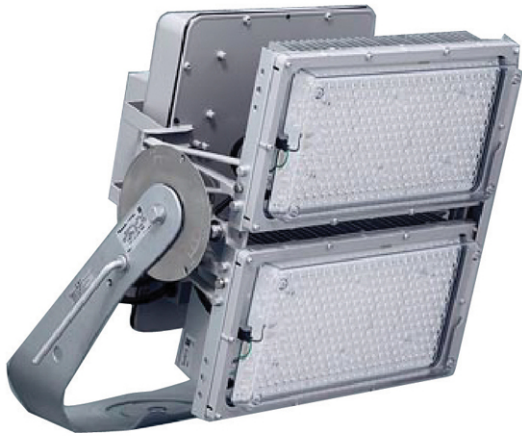

Panasonic

Certificates & Standards

RoHS

Dimension and Materials

Photometric Chart

Ref. No.	
Type of Luminaire	Floodlight Standard Floodlight (Pro) High Lumen Stadium Light
Set Model No.	NYS12537LD2031
Type of Light Source	LED
Power Input	462W
System Lumen Output	68000 lm
System Efficacy	
Power Voltage	200-242V
Power Factor	
Lifetime	40000H(L70)
CCT	5000K
CRI	70
SDCM	
Input Frequency	50/60Hz
Dimming	non-Dimmable
Dimming Range	
UGR	
Glare Cut Angle	64deg.
Beam Angle	75deg.
Rotation Angle	
Tilt Angle	
IP code	65
IK code	
Ambient Temperature Range	-20 - 35°C
Surge Protection	
Classification of Luminaires	
THDi	
Effective Projected Area	
Driver	Integrated
Cut Out Size	
Dimensions	487mm*534mm*500mm
Weight	
Body	ADC
Reflector	
Diffuser	
Trim	
Casing	
Country of Origin	Japan
Brand	Panasonic
Remarks	