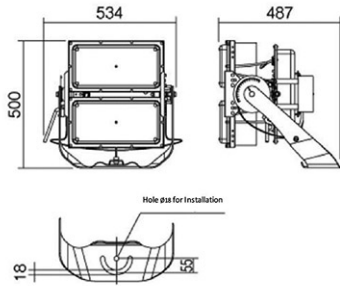

Panasonic

Certificates & Standards

RoHS

Dimension and Materials

Photometric Chart

Ref. No.	
Type of Luminaire	Floodlight Standard Floodlight (Pro) High Lumen Stadium Light
Set Model No.	NYS12537LD2031
Type of Light Source	LED
Power Input	462W
System Lumen Output	68000 lm
System Efficacy	
Power Voltage	200-242V
Power Factor	
Lifetime	40000H(L70)
CCT	5000K
CRI	70
SDCM	
Input Frequency	50/60Hz
Dimming	non-Dimmable
Dimming Range	
UGR	
Glare Cut Angle	64deg.
Beam Angle	75deg.
Rotation Angle	
Tilt Angle	
IP code	65
IK code	
Ambient Temperature Range	-20 - 35°C
Surge Protection	
Classification of Luminaires	
THDi	
Effective Projected Area	
Driver	Integrated
Cut Out Size	
Dimensions	487mm*534mm*500mm
Weight	
Body	ADC
Reflector	
Diffuser	
Trim	
Casing	
Country of Origin	Japan
Brand	Panasonic
Remarks	