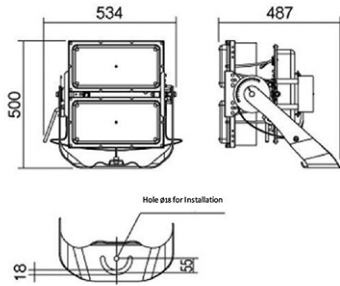

## Dimension and Materials

## Photometric Chart

Ref. No.	
Type of Luminaire	Floodlight Standard Floodlight (Pro) High Lumen Stadium Light
Set Model No.	<b>NYS12547LD2031</b>
Type of Light Source	LED
Power Input	432W
System Lumen Output	65500 lm
System Efficacy	
Power Voltage	200-242V
Power Factor	
Lifetime	40000H(L70)
CCT	5000K
CRI	70
SDCM	
Input Frequency	50/60Hz
Dimming	non-Dimmable
Dimming Range	
UGR	
Glare Cut Angle	54deg.
Beam Angle	34deg.
Rotation Angle	
Tilt Angle	
IP code	65
IK code	
Ambient Temperature Range	-20 - 35°C
Surge Protection	
Classification of Luminaires	
THDi	
Effective Projected Area	
Driver	Integrated
Cut Out Size	
Dimensions	487mm*534mm*500mm
Weight	
Body	ADC
Reflector	
Diffuser	
Trim	
Casing	
Country of Origin	Japan
Brand	Panasonic
Remarks	