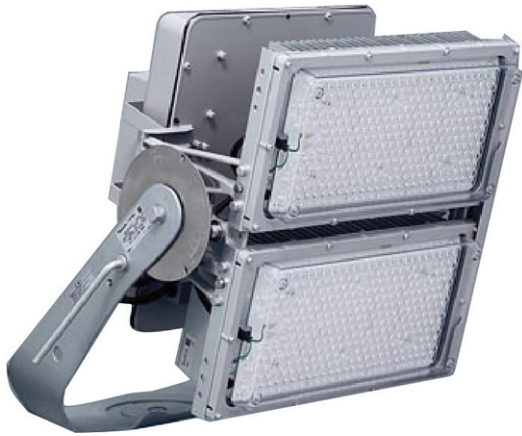

Panasonic

Certificates & Standards

RoHS