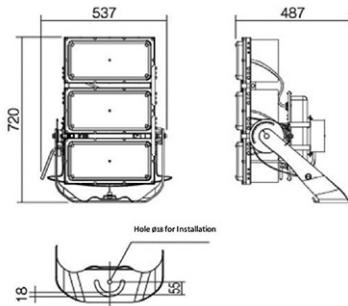

Panasonic

Certificates & Standards

RoHS

Dimension and Materials

Photometric Chart

Ref. No.	
Type of Luminaire	Floodlight Standard Floodlight (Pro) High Lumen Stadium Light
Set Model No.	NYS12717LD2031
Type of Light Source	LED
Power Input	707W
System Lumen Output	101000 lm
System Efficacy	
Power Voltage	200-242V
Power Factor	
Lifetime	40000H(L70)
CCT	5000K
CRI	70
SDCM	
Input Frequency	50/60Hz
Dimming	non-Dimmable
Dimming Range	
UGR	
Glare Cut Angle	77deg.
Beam Angle	27deg.
Rotation Angle	
Tilt Angle	
IP code	65
IK code	
Ambient Temperature Range	-20 - 35°C
Surge Protection	
Classification of Luminaires	
THDi	
Effective Projected Area	
Driver	Integrated
Cut Out Size	
Dimensions	487mm*537mm*720mm
Weight	
Body	ADC
Reflector	
Diffuser	
Trim	
Casing	
Country of Origin	Japan
Brand	Panasonic
Remarks	