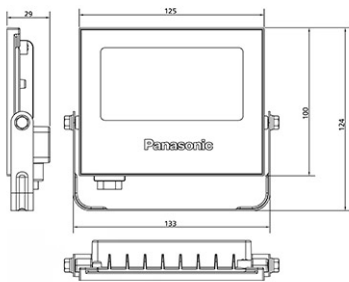

Panasonic

Certificates & Standards

RoHs / CISPR15 / TISI

Dimension and Materials

Photometric Chart

Ref. No.	
Type of Luminaire	Floodlight
	Standard Floodlight (Trade)
	Mini 2G
Set Model No.	NYV00003BE1AK
Type of Light Source	LED
Power Input	30W
System Lumen Output	2700 lm
System Efficacy	90 lm/W
Power Voltage	220-240V
Power Factor	0.9
Lifetime	30000H(L70)
CCT	3000K
CRI	80
SDCM	
Input Frequency	50/60Hz
Dimming	non-Dimmable
Dimming Range	
UGR	
Glare Cut Angle	
Beam Angle	110deg.
Rotation Angle	
Tilt Angle	
IP code	65
IK code	
Ambient Temperature Range	-20 - 45°C
Surge Protection	
Classification of Luminaires	
THDi	
Effective Projected Area	
Driver	Integrated
Cut Out Size	
Dimensions	124mm*133mm*29mm
Weight	0.314 kg
Body	Steel(Gray)
Reflector	Glass (Frost)
Diffuser	
Trim	
Casing	
Country of Origin	China
Brand	Panasonic
Remarks	