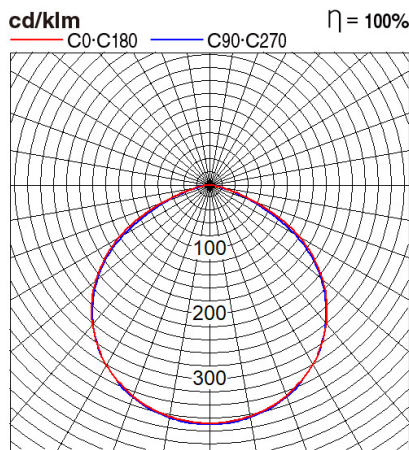

Panasonic

Certificates & Standards

RoHs / CISPR15 / TISI

Dimension and Materials

Photometric Chart

Ref. No.	
Type of Luminaire	Floodlight
	Standard Floodlight (Trade)
	Mini 2G
Set Model No.	NYV00003BE1AK
Type of Light Source	LED
Power Input	30W
System Lumen Output	2700 lm
System Efficacy	90 lm/W
Power Voltage	220-240V
Power Factor	0.9
Lifetime	30000H(L70)
CCT	3000K
CRI	80
SDCM	
Input Frequency	50/60Hz
Dimming	non-Dimmable
Dimming Range	
UGR	
Glare Cut Angle	
Beam Angle	110deg.
Rotation Angle	
Tilt Angle	
IP code	65
IK code	
Ambient Temperature Range	-20 - 45°C
Surge Protection	
Classification of Luminaires	
THDi	
Effective Projected Area	
Driver	Integrated
Cut Out Size	
Dimensions	124mm*133mm*29mm
Weight	0.314 kg
Body	Steel(Gray)
Reflector	Glass (Frost)
Diffuser	
Trim	
Casing	
Country of Origin	China
Brand	Panasonic
Remarks	