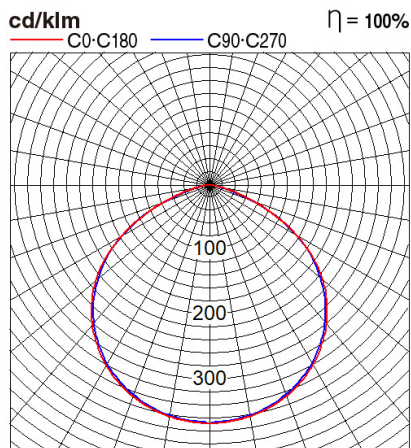

Panasonic

Certificates & Standards

RoHs / CISPR15 / TISI

Dimension and Materials

Photometric Chart

Ref. No.	
Type of Luminaire	Floodlight
	Standard Floodlight (Trade)
	Mini 2G
Set Model No.	NYV00004BE1AK
Type of Light Source	LED
Power Input	50W
System Lumen Output	4500 lm
System Efficacy	90 lm/W
Power Voltage	220-240V
Power Factor	0.9
Lifetime	30000H(L70)
CCT	3000K
CRI	80
SDCM	
Input Frequency	50/60Hz
Dimming	non-Dimmable
Dimming Range	
UGR	
Glare Cut Angle	
Beam Angle	110deg.
Rotation Angle	
Tilt Angle	
IP code	65
IK code	
Ambient Temperature Range	-20 - 45°C
Surge Protection	
Classification of Luminaires	
THDi	
Effective Projected Area	
Driver	Integrated
Cut Out Size	
Dimensions	146mm*177mm*28mm
Weight	0.488 kg
Body	Steel(Gray)
Reflector	Glass (Frost)
Diffuser	
Trim	
Casing	
Country of Origin	China
Brand	Panasonic
Remarks	