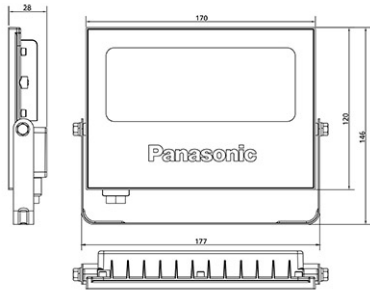

Panasonic

Certificates & Standards

RoHs / CISPR15 / TISI

Dimension and Materials

Photometric Chart

Ref. No.	
Type of Luminaire	Floodlight
	Standard Floodlight (Trade)
	Mini 2G
Set Model No.	NYV00004BE1AK
Type of Light Source	LED
Power Input	50W
System Lumen Output	4500 lm
System Efficacy	90 lm/W
Power Voltage	220-240V
Power Factor	0.9
Lifetime	30000H(L70)
CCT	3000K
CRI	80
SDCM	
Input Frequency	50/60Hz
Dimming	non-Dimmable
Dimming Range	
UGR	
Glare Cut Angle	
Beam Angle	110deg.
Rotation Angle	
Tilt Angle	
IP code	65
IK code	
Ambient Temperature Range	-20 - 45°C
Surge Protection	
Classification of Luminaires	
THDi	
Effective Projected Area	
Driver	Integrated
Cut Out Size	
Dimensions	146mm*177mm*28mm
Weight	0.488 kg
Body	Steel(Gray)
Reflector	Glass (Frost)
Diffuser	
Trim	
Casing	
Country of Origin	China
Brand	Panasonic
Remarks	