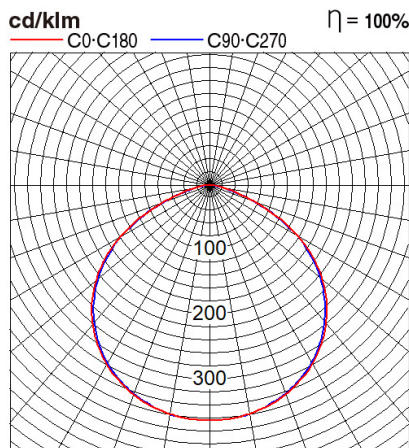

## Dimension and Materials

## Photometric Chart

Ref. No.	
Type of Luminaire	Floodlight
	Standard Floodlight (Trade)
	Mini 2G
Set Model No.	<b>NYV00005BE1AK</b>
Type of Light Source	LED
Power Input	70W
System Lumen Output	6300 lm
System Efficacy	90 lm/W
Power Voltage	220-240V
Power Factor	0.9
Lifetime	30000H(L70)
CCT	3000K
CRI	80
SDCM	
Input Frequency	50/60Hz
Dimming	non-Dimmable
Dimming Range	
UGR	
Glare Cut Angle	
Beam Angle	110deg.
Rotation Angle	
Tilt Angle	
IP code	65
IK code	
Ambient Temperature Range	-20 - 45°C
Surge Protection	
Classification of Luminaires	
THDi	
Effective Projected Area	
Driver	Integrated
Cut Out Size	
Dimensions	173mm*218mm*34mm
Weight	0.792 kg
Body	Steel(Gray)
Reflector	Glass (Frost)
Diffuser	
Trim	
Casing	
Country of Origin	China
Brand	Panasonic
Remarks	