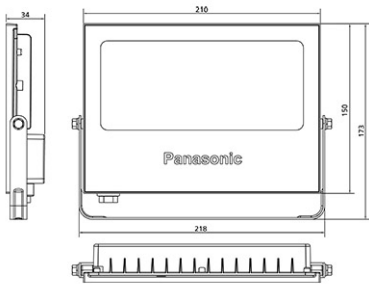

## Dimension and Materials

## Photometric Chart

Ref. No.	
Type of Luminaire	Floodlight
	Standard Floodlight (Trade)
	Mini 2G
Set Model No.	<b>NYV00005BE1AK</b>
Type of Light Source	LED
Power Input	70W
System Lumen Output	6300 lm
System Efficacy	90 lm/W
Power Voltage	220-240V
Power Factor	0.9
Lifetime	30000H(L70)
CCT	3000K
CRI	80
SDCM	
Input Frequency	50/60Hz
Dimming	non-Dimmable
Dimming Range	
UGR	
Glare Cut Angle	
Beam Angle	110deg.
Rotation Angle	
Tilt Angle	
IP code	65
IK code	
Ambient Temperature Range	-20 - 45°C
Surge Protection	
Classification of Luminaires	
THDi	
Effective Projected Area	
Driver	Integrated
Cut Out Size	
Dimensions	173mm*218mm*34mm
Weight	0.792 kg
Body	Steel(Gray)
Reflector	Glass (Frost)
Diffuser	
Trim	
Casing	
Country of Origin	China
Brand	Panasonic
Remarks	