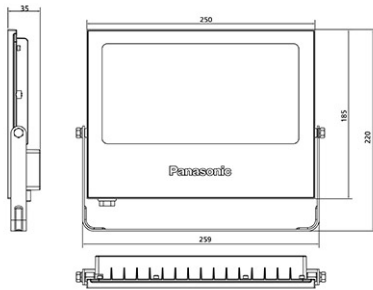

Panasonic

Certificates & Standards

RoHs / CISPR15 / TISI

Dimension and Materials

Photometric Chart

Ref. No.	
Type of Luminaire	Floodlight
	Standard Floodlight (Trade)
	Mini 2G
Set Model No.	NYV00006BE1AK
Type of Light Source	LED
Power Input	100W
System Lumen Output	9000 lm
System Efficacy	90 lm/W
Power Voltage	220-240V
Power Factor	0.9
Lifetime	30000H(L70)
CCT	3000K
CRI	80
SDCM	
Input Frequency	50/60Hz
Dimming	non-Dimmable
Dimming Range	
UGR	
Glare Cut Angle	
Beam Angle	110deg.
Rotation Angle	
Tilt Angle	
IP code	65
IK code	
Ambient Temperature Range	-20 - 45°C
Surge Protection	
Classification of Luminaires	
THDi	
Effective Projected Area	
Driver	Integrated
Cut Out Size	
Dimensions	220mm*259mm*35mm
Weight	1.038 kg
Body	Steel(Gray)
Reflector	Glass (Frost)
Diffuser	
Trim	
Casing	
Country of Origin	China
Brand	Panasonic
Remarks	