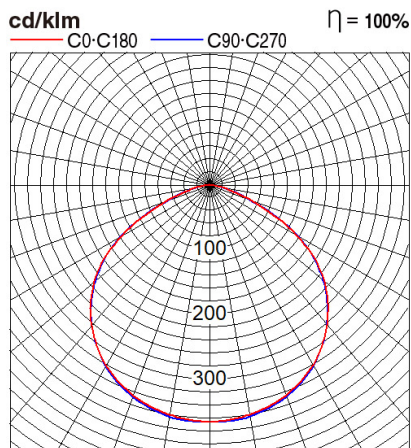

Panasonic

Certificates & Standards

RoHs / CISPR15 / TISI

Dimension and Materials

Photometric Chart

Ref. No.	
Type of Luminaire	Floodlight
	Standard Floodlight (Trade)
	Mini 2G
Set Model No.	NYV00006BE1AK
Type of Light Source	LED
Power Input	100W
System Lumen Output	9000 lm
System Efficacy	90 lm/W
Power Voltage	220-240V
Power Factor	0.9
Lifetime	30000H(L70)
CCT	3000K
CRI	80
SDCM	
Input Frequency	50/60Hz
Dimming	non-Dimmable
Dimming Range	
UGR	
Glare Cut Angle	
Beam Angle	110deg.
Rotation Angle	
Tilt Angle	
IP code	65
IK code	
Ambient Temperature Range	-20 - 45°C
Surge Protection	
Classification of Luminaires	
THDi	
Effective Projected Area	
Driver	Integrated
Cut Out Size	
Dimensions	220mm*259mm*35mm
Weight	1.038 kg
Body	Steel(Gray)
Reflector	Glass (Frost)
Diffuser	
Trim	
Casing	
Country of Origin	China
Brand	Panasonic
Remarks	