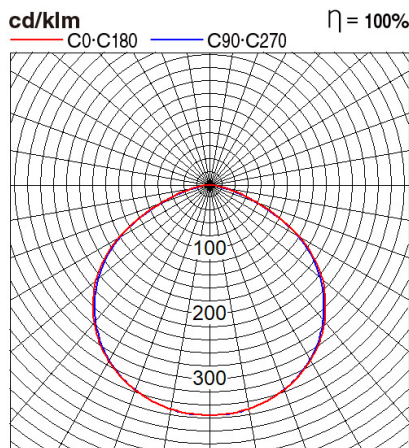

## Dimension and Materials

## Photometric Chart

Ref. No.	
Type of Luminaire	Floodlight
	Standard Floodlight (Trade)
	Mini 2G
Set Model No.	<b>NYV00007BE1AK</b>
Type of Light Source	LED
Power Input	150W
System Lumen Output	13500 lm
System Efficacy	90 lm/W
Power Voltage	220-240V
Power Factor	0.9
Lifetime	30000H(L70)
CCT	3000K
CRI	80
SDCM	
Input Frequency	50/60Hz
Dimming	non-Dimmable
Dimming Range	
UGR	
Glare Cut Angle	
Beam Angle	110deg.
Rotation Angle	
Tilt Angle	
IP code	65
IK code	
Ambient Temperature Range	-20 - 45°C
Surge Protection	
Classification of Luminaires	
THDi	
Effective Projected Area	
Driver	Integrated
Cut Out Size	
Dimensions	262mm*289mm*36mm
Weight	1.426 kg
Body	Steel(Gray)
Reflector	Glass (Frost)
Diffuser	
Trim	
Casing	
Country of Origin	China
Brand	Panasonic
Remarks	