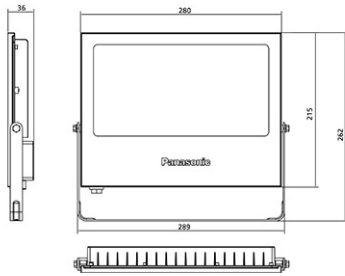

## Dimension and Materials

## Photometric Chart

Ref. No.	
Type of Luminaire	Floodlight
	Standard Floodlight (Trade)
	Mini 2G
Set Model No.	<b>NYV00007BE1AK</b>
Type of Light Source	LED
Power Input	150W
System Lumen Output	13500 lm
System Efficacy	90 lm/W
Power Voltage	220-240V
Power Factor	0.9
Lifetime	30000H(L70)
CCT	3000K
CRI	80
SDCM	
Input Frequency	50/60Hz
Dimming	non-Dimmable
Dimming Range	
UGR	
Glare Cut Angle	
Beam Angle	110deg.
Rotation Angle	
Tilt Angle	
IP code	65
IK code	
Ambient Temperature Range	-20 - 45°C
Surge Protection	
Classification of Luminaires	
THDi	
Effective Projected Area	
Driver	Integrated
Cut Out Size	
Dimensions	262mm*289mm*36mm
Weight	1.426 kg
Body	Steel(Gray)
Reflector	Glass (Frost)
Diffuser	
Trim	
Casing	
Country of Origin	China
Brand	Panasonic
Remarks	