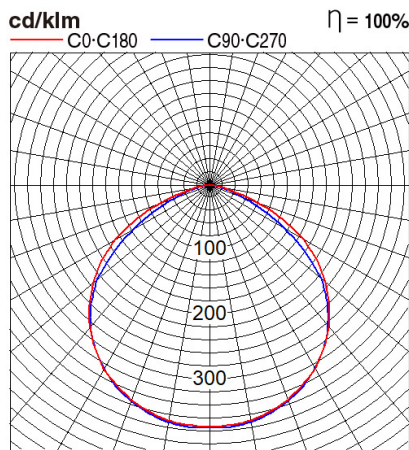

Panasonic

Certificates & Standards

RoHs / CISPR15 / TISI

Dimension and Materials

Photometric Chart

Ref. No.	
Type of Luminaire	Floodlight
	Standard Floodlight (Trade)
	Mini 2G
Set Model No.	NYV00012BE1AK
Type of Light Source	LED
Power Input	20W
System Lumen Output	1800 lm
System Efficacy	90 lm/W
Power Voltage	220-240V
Power Factor	0.5
Lifetime	30000H(L70)
CCT	4000K
CRI	80
SDCM	
Input Frequency	50/60Hz
Dimming	non-Dimmable
Dimming Range	
UGR	
Glare Cut Angle	
Beam Angle	110deg.
Rotation Angle	
Tilt Angle	
IP code	65
IK code	
Ambient Temperature Range	-20 - 45°C
Surge Protection	
Classification of Luminaires	
THDi	
Effective Projected Area	
Driver	Integrated
Cut Out Size	
Dimensions	97mm*101mm*27mm
Weight	0.214 kg
Body	Steel(Gray)
Reflector	Glass (Frost)
Diffuser	
Trim	
Casing	
Country of Origin	China
Brand	Panasonic
Remarks	