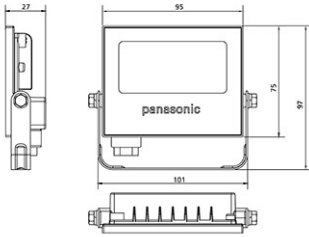

Panasonic

Certificates & Standards

RoHs / CISPR15 / TISI

Dimension and Materials

Photometric Chart

Ref. No.	
Type of Luminaire	Floodlight
	Standard Floodlight (Trade)
	Mini 2G
Set Model No.	NYV00012BE1AK
Type of Light Source	LED
Power Input	20W
System Lumen Output	1800 lm
System Efficacy	90 lm/W
Power Voltage	220-240V
Power Factor	0.5
Lifetime	30000H(L70)
CCT	4000K
CRI	80
SDCM	
Input Frequency	50/60Hz
Dimming	non-Dimmable
Dimming Range	
UGR	
Glare Cut Angle	
Beam Angle	110deg.
Rotation Angle	
Tilt Angle	
IP code	65
IK code	
Ambient Temperature Range	-20 - 45°C
Surge Protection	
Classification of Luminaires	
THDi	
Effective Projected Area	
Driver	Integrated
Cut Out Size	
Dimensions	97mm*101mm*27mm
Weight	0.214 kg
Body	Steel(Gray)
Reflector	Glass (Frost)
Diffuser	
Trim	
Casing	
Country of Origin	China
Brand	Panasonic
Remarks	