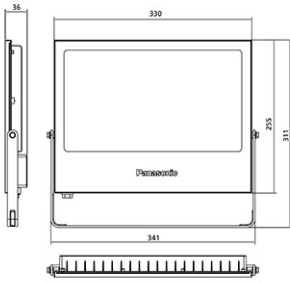

Panasonic

Certificates & Standards

RoHs / CISPR15 / TISI

Dimension and Materials

Photometric Chart

Ref. No.	
Type of Luminaire	Floodlight
	Standard Floodlight (Trade)
	Mini 2G
Set Model No.	NYV00058BE1AK
Type of Light Source	LED
Power Input	200W
System Lumen Output	18000 lm
System Efficacy	90 lm/W
Power Voltage	220-240V
Power Factor	0.9
Lifetime	30000H(L70)
CCT	6500K
CRI	80
SDCM	<5
Input Frequency	50/60Hz
Dimming	non-Dimmable
Dimming Range	
UGR	
Glare Cut Angle	
Beam Angle	110deg.
Rotation Angle	
Tilt Angle	
IP code	65
IK code	
Ambient Temperature Range	-20 - 45°C
Surge Protection	
Classification of Luminaires	
THDi	
Effective Projected Area	
Driver	Integrated
Cut Out Size	
Dimensions	311mm*341mm*36mm
Weight	2.044 kg
Body	Steel(Gray)
Reflector	Glass (Frost)
Diffuser	
Trim	
Casing	
Country of Origin	China
Brand	Panasonic
Remarks	