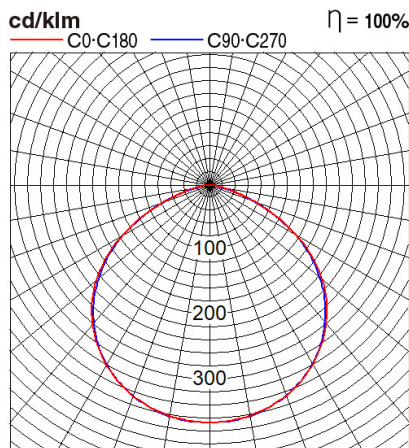

Panasonic

Certificates & Standards

RoHs / CISPR15 / TISI

Dimension and Materials

Photometric Chart

Ref. No.	
Type of Luminaire	Floodlight
	Standard Floodlight (Trade)
	Mini 2G
Set Model No.	NYV00058BE1AK
Type of Light Source	LED
Power Input	200W
System Lumen Output	18000 lm
System Efficacy	90 lm/W
Power Voltage	220-240V
Power Factor	0.9
Lifetime	30000H(L70)
CCT	6500K
CRI	80
SDCM	<5
Input Frequency	50/60Hz
Dimming	non-Dimmable
Dimming Range	
UGR	
Glare Cut Angle	
Beam Angle	110deg.
Rotation Angle	
Tilt Angle	
IP code	65
IK code	
Ambient Temperature Range	-20 - 45°C
Surge Protection	
Classification of Luminaires	
THDi	
Effective Projected Area	
Driver	Integrated
Cut Out Size	
Dimensions	311mm*341mm*36mm
Weight	2.044 kg
Body	Steel(Gray)
Reflector	Glass (Frost)
Diffuser	
Trim	
Casing	
Country of Origin	China
Brand	Panasonic
Remarks	