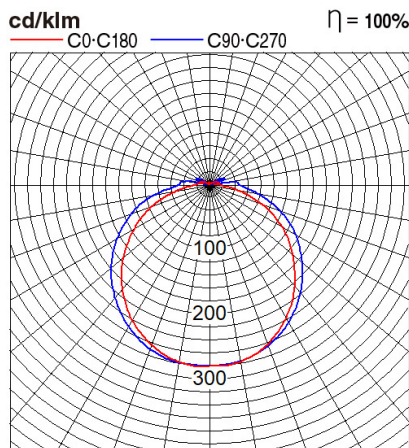

Panasonic

Certificates & Standards

Dimension and Materials

Photometric Chart

Ref. No.	
Type of Luminaire	Bulkhead Light
	Bulkhead Light
	Bulkhead Light (ELLIPTO)
Set Model No.	PBHM01107
Type of Light Source	LED
Power Input	10W
System Lumen Output	1000 lm
System Efficacy	100 lm/W
Power Voltage	240V
Power Factor	0.9
Lifetime	50000H(L70)
CCT	6500K
CRI	80
SDCM	
Input Frequency	50Hz
Dimming	non-Dimmable
Dimming Range	
UGR	
Glare Cut Angle	
Beam Angle	120deg.
Rotation Angle	
Tilt Angle	
IP code	65
IK code	
Ambient Temperature Range	-10 - 45°C
Surge Protection	
Classification of Luminaires	
THDi	
Effective Projected Area	
Driver	Integral
Cut Out Size	
Dimensions	106mm*233mm*50mm
Weight	0.26 kg
Body	ABS
Reflector	
Diffuser	Polycarbonate
Trim	
Casing	
Country of Origin	India
Brand	Panasonic
Remarks	