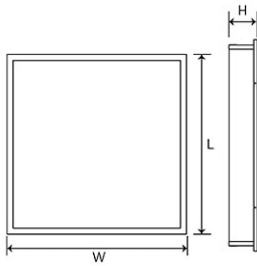

Panasonic

Certificates & Standards

Dimension and Materials

Photometric Chart

Ref. No.	
Type of Luminaire	Baselight Decorative Baselight DECO 2X2 (SCANTO PRO)
Set Model No.	PBLM19368
Type of Light Source	LED
Power Input	36W
System Lumen Output	3780 lm
System Efficacy	105 lm/W
Power Voltage	240V
Power Factor	0.95
Lifetime	50000H(L70)
CCT	5700K
CRI	80
SDCM	
Input Frequency	50Hz
Dimming	non-Dimmable
Dimming Range	
UGR	
Glare Cut Angle	
Beam Angle	
Rotation Angle	
Tilt Angle	
IP code	20
IK code	
Ambient Temperature Range	0 - 45°C
Surge Protection	
Classification of Luminaires	
THDi	<10%
Effective Projected Area	
Driver	Non-Integral
Cut Out Size	
Dimensions	595mm*595mm*97mm
Weight	2.6 kg
Body	CRCA
Reflector	
Diffuser	PC
Trim	
Casing	
Country of Origin	India
Brand	Panasonic
Remarks	