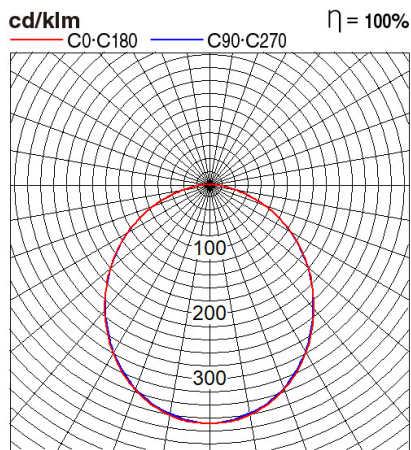

Panasonic

Certificates & Standards

Dimension and Materials

Photometric Chart

Ref. No.	
Type of Luminaire	Baselight Decorative Baselight DECO 2X2 (SCANTO PRO)
Set Model No.	PBLM19368
Type of Light Source	LED
Power Input	36W
System Lumen Output	3780 lm
System Efficacy	105 lm/W
Power Voltage	240V
Power Factor	0.95
Lifetime	50000H(L70)
CCT	5700K
CRI	80
SDCM	
Input Frequency	50Hz
Dimming	non-Dimmable
Dimming Range	
UGR	
Glare Cut Angle	
Beam Angle	
Rotation Angle	
Tilt Angle	
IP code	20
IK code	
Ambient Temperature Range	0 - 45°C
Surge Protection	
Classification of Luminaires	
THDi	<10%
Effective Projected Area	
Driver	Non-Integral
Cut Out Size	
Dimensions	595mm*595mm*97mm
Weight	2.6 kg
Body	CRCA
Reflector	
Diffuser	PC
Trim	
Casing	
Country of Origin	India
Brand	Panasonic
Remarks	