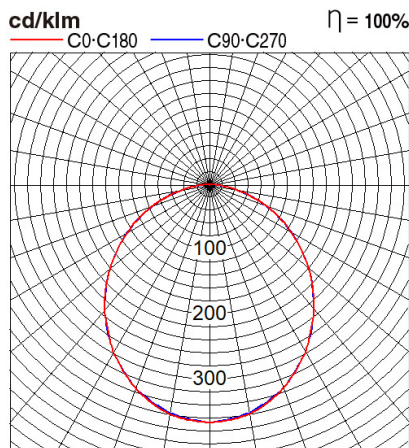

Panasonic

Certificates & Standards

Dimension and Materials

Photometric Chart

Ref. No.	
Type of Luminaire	Baselight Decorative Baselight DECO 2X2 (SCANTO PRO)
Set Model No.	PBLM20363
Type of Light Source	LED
Power Input	36W
System Lumen Output	3060 lm
System Efficacy	85 lm/W
Power Voltage	240V
Power Factor	0.95
Lifetime	50000H(L70)
CCT	3000K
CRI	80
SDCM	
Input Frequency	50Hz
Dimming	non-Dimmable
Dimming Range	
UGR	
Glare Cut Angle	
Beam Angle	
Rotation Angle	
Tilt Angle	
IP code	20
IK code	
Ambient Temperature Range	0 - 45°C
Surge Protection	
Classification of Luminaires	
THDi	<10%
Effective Projected Area	
Driver	Non-Integral
Cut Out Size	
Dimensions	595mm*595mm*97mm
Weight	2.6 kg
Body	CRCA
Reflector	
Diffuser	PC
Trim	
Casing	
Country of Origin	India
Brand	Panasonic
Remarks	