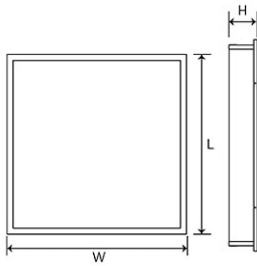

Panasonic

Certificates & Standards

Dimension and Materials

Photometric Chart

Ref. No.	
Type of Luminaire	Baselight Decorative Baselight DECO 2X2 (SCANTO PRO)
Set Model No.	PBLM20363
Type of Light Source	LED
Power Input	36W
System Lumen Output	3060 lm
System Efficacy	85 lm/W
Power Voltage	240V
Power Factor	0.95
Lifetime	50000H(L70)
CCT	3000K
CRI	80
SDCM	
Input Frequency	50Hz
Dimming	non-Dimmable
Dimming Range	
UGR	
Glare Cut Angle	
Beam Angle	
Rotation Angle	
Tilt Angle	
IP code	20
IK code	
Ambient Temperature Range	0 - 45°C
Surge Protection	
Classification of Luminaires	
THDi	<10%
Effective Projected Area	
Driver	Non-Integral
Cut Out Size	
Dimensions	595mm*595mm*97mm
Weight	2.6 kg
Body	CRCA
Reflector	
Diffuser	PC
Trim	
Casing	
Country of Origin	India
Brand	Panasonic
Remarks	