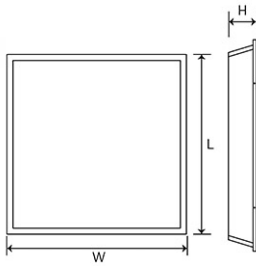

Panasonic

Certificates & Standards

Dimension and Materials

Photometric Chart

Ref. No.	
Type of Luminaire	Baselight Standard Baselight (Pro) Baselight (SCANTO PLUS)
Set Model No.	PBLM21203
Type of Light Source	LED
Power Input	20W
System Lumen Output	2400 lm
System Efficacy	120 lm/W
Power Voltage	240V
Power Factor	0.9
Lifetime	50000H(L70)
CCT	3000K
CRI	80
SDCM	
Input Frequency	50Hz
Dimming	non-Dimmable
Dimming Range	
UGR	
Glare Cut Angle	
Beam Angle	
Rotation Angle	
Tilt Angle	
IP code	20
IK code	
Ambient Temperature Range	-10 - 45°C
Surge Protection	
Classification of Luminaires	
THDi	<10%
Effective Projected Area	
Driver	Non-Integral
Cut Out Size	
Dimensions	595mm*595mm*70mm
Weight	2.75 kg
Body	CRCA
Reflector	
Diffuser	PS
Trim	
Casing	
Country of Origin	India
Brand	Panasonic
Remarks	