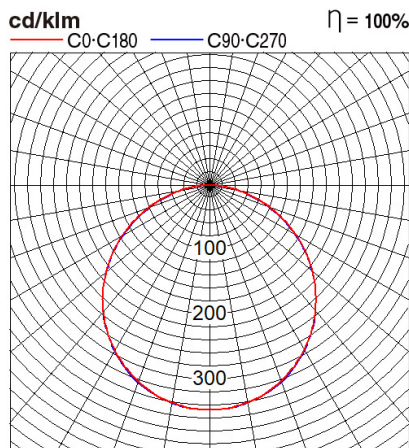

Panasonic

Certificates & Standards

Dimension and Materials

Photometric Chart

Ref. No.	
Type of Luminaire	Baselight Standard Baselight (Pro) Baselight (SCANTO PLUS)
Set Model No.	PBLM21203
Type of Light Source	LED
Power Input	20W
System Lumen Output	2400 lm
System Efficacy	120 lm/W
Power Voltage	240V
Power Factor	0.9
Lifetime	50000H(L70)
CCT	3000K
CRI	80
SDCM	
Input Frequency	50Hz
Dimming	non-Dimmable
Dimming Range	
UGR	
Glare Cut Angle	
Beam Angle	
Rotation Angle	
Tilt Angle	
IP code	20
IK code	
Ambient Temperature Range	-10 - 45°C
Surge Protection	
Classification of Luminaires	
THDi	<10%
Effective Projected Area	
Driver	Non-Integral
Cut Out Size	
Dimensions	595mm*595mm*70mm
Weight	2.75 kg
Body	CRCA
Reflector	
Diffuser	PS
Trim	
Casing	
Country of Origin	India
Brand	Panasonic
Remarks	