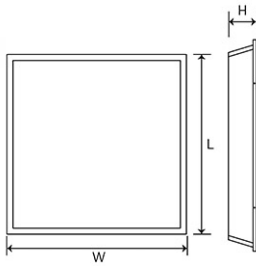

Panasonic

Certificates & Standards

Dimension and Materials

Photometric Chart

Ref. No.	
Type of Luminaire	Baselight Standard Baselight (Pro) Baselight (SCANTO PLUS)
Set Model No.	PBLM21204
Type of Light Source	LED
Power Input	20W
System Lumen Output	2500 lm
System Efficacy	125 lm/W
Power Voltage	240V
Power Factor	0.9
Lifetime	50000H(L70)
CCT	4000K
CRI	80
SDCM	
Input Frequency	50Hz
Dimming	non-Dimmable
Dimming Range	
UGR	
Glare Cut Angle	
Beam Angle	
Rotation Angle	
Tilt Angle	
IP code	20
IK code	
Ambient Temperature Range	-10 - 45°C
Surge Protection	
Classification of Luminaires	
THDi	<10%
Effective Projected Area	
Driver	Non-Integral
Cut Out Size	
Dimensions	595mm*595mm*70mm
Weight	2.75 kg
Body	CRCA
Reflector	
Diffuser	PS
Trim	
Casing	
Country of Origin	India
Brand	Panasonic
Remarks	