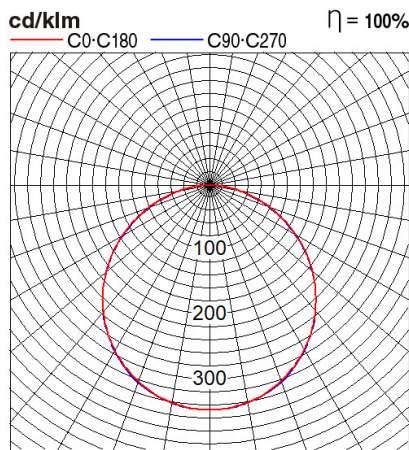

Panasonic

Certificates & Standards

Dimension and Materials

Photometric Chart

Ref. No.	
Type of Luminaire	Baselight Standard Baselight (Pro) Baselight (SCANTO PLUS)
Set Model No.	PBLM21204
Type of Light Source	LED
Power Input	20W
System Lumen Output	2500 lm
System Efficacy	125 lm/W
Power Voltage	240V
Power Factor	0.9
Lifetime	50000H(L70)
CCT	4000K
CRI	80
SDCM	
Input Frequency	50Hz
Dimming	non-Dimmable
Dimming Range	
UGR	
Glare Cut Angle	
Beam Angle	
Rotation Angle	
Tilt Angle	
IP code	20
IK code	
Ambient Temperature Range	-10 - 45°C
Surge Protection	
Classification of Luminaires	
THDi	<10%
Effective Projected Area	
Driver	Non-Integral
Cut Out Size	
Dimensions	595mm*595mm*70mm
Weight	2.75 kg
Body	CRCA
Reflector	
Diffuser	PS
Trim	
Casing	
Country of Origin	India
Brand	Panasonic
Remarks	