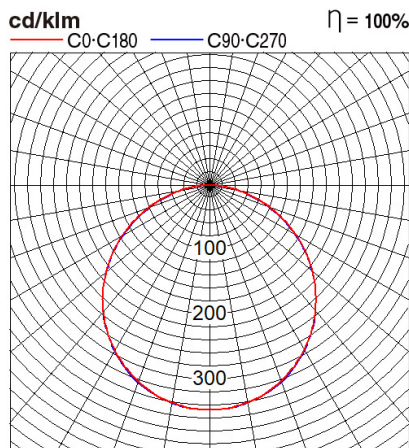

Panasonic

Certificates & Standards

Dimension and Materials

Photometric Chart

Ref. No.	
Type of Luminaire	Baselight
	Standard Baselight (Pro)
	Baselight (SCANTO PLUS)
Set Model No.	PBLM21208
Type of Light Source	LED
Power Input	20W
System Lumen Output	2600 lm
System Efficacy	130 lm/W
Power Voltage	240V
Power Factor	0.9
Lifetime	50000H(L70)
CCT	5700K
CRI	80
SDCM	
Input Frequency	50Hz
Dimming	non-Dimmable
Dimming Range	
UGR	
Glare Cut Angle	
Beam Angle	
Rotation Angle	
Tilt Angle	
IP code	20
IK code	
Ambient Temperature Range	-10 - 45°C
Surge Protection	
Classification of Luminaries	
THDi	<10%
Effective Projected Area	
Driver	Non-Integral
Cut Out Size	
Dimensions	595mm*595mm*70mm
Weight	2.75 kg
Body	CRCA
Reflector	
Diffuser	PS
Trim	
Casing	
Country of Origin	India
Brand	Panasonic
Remarks	