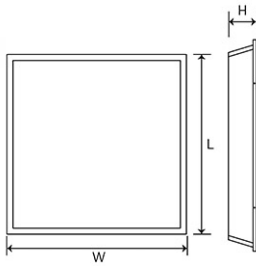

Panasonic

Certificates & Standards

Dimension and Materials

Photometric Chart

Ref. No.	
Type of Luminaire	Baselight
	Standard Baselight (Pro)
	Baselight (SCANTO PLUS)
Set Model No.	PBLM21208
Type of Light Source	LED
Power Input	20W
System Lumen Output	2600 lm
System Efficacy	130 lm/W
Power Voltage	240V
Power Factor	0.9
Lifetime	50000H(L70)
CCT	5700K
CRI	80
SDCM	
Input Frequency	50Hz
Dimming	non-Dimmable
Dimming Range	
UGR	
Glare Cut Angle	
Beam Angle	
Rotation Angle	
Tilt Angle	
IP code	20
IK code	
Ambient Temperature Range	-10 - 45°C
Surge Protection	
Classification of Luminaries	
THDi	<10%
Effective Projected Area	
Driver	Non-Integral
Cut Out Size	
Dimensions	595mm*595mm*70mm
Weight	2.75 kg
Body	CRCA
Reflector	
Diffuser	PS
Trim	
Casing	
Country of Origin	India
Brand	Panasonic
Remarks	