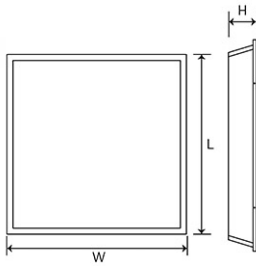

Panasonic

Certificates & Standards

Dimension and Materials

Photometric Chart

Ref. No.	
Type of Luminaire	Baselight Standard Baselight (Pro) Baselight (SCANTO PLUS)
Set Model No.	PBLM21253
Type of Light Source	LED
Power Input	25W
System Lumen Output	3000 lm
System Efficacy	120 lm/W
Power Voltage	240V
Power Factor	0.9
Lifetime	50000H(L70)
CCT	3000K
CRI	80
SDCM	
Input Frequency	50Hz
Dimming	non-Dimmable
Dimming Range	
UGR	
Glare Cut Angle	
Beam Angle	
Rotation Angle	
Tilt Angle	
IP code	20
IK code	
Ambient Temperature Range	-10 - 45°C
Surge Protection	
Classification of Luminaires	
THDi	<10%
Effective Projected Area	
Driver	Non-Integral
Cut Out Size	
Dimensions	595mm*595mm*70mm
Weight	2.75 kg
Body	CRCA
Reflector	
Diffuser	PS
Trim	
Casing	
Country of Origin	India
Brand	Panasonic
Remarks	