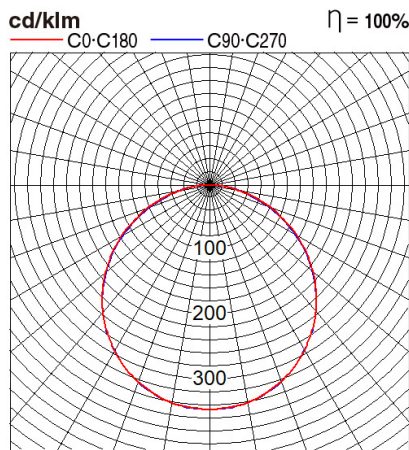

Panasonic

Certificates & Standards

Dimension and Materials

Photometric Chart

Ref. No.	
Type of Luminaire	Baselight Standard Baselight (Pro) Baselight (SCANTO PLUS)
Set Model No.	PBLM21253
Type of Light Source	LED
Power Input	25W
System Lumen Output	3000 lm
System Efficacy	120 lm/W
Power Voltage	240V
Power Factor	0.9
Lifetime	50000H(L70)
CCT	3000K
CRI	80
SDCM	
Input Frequency	50Hz
Dimming	non-Dimmable
Dimming Range	
UGR	
Glare Cut Angle	
Beam Angle	
Rotation Angle	
Tilt Angle	
IP code	20
IK code	
Ambient Temperature Range	-10 - 45°C
Surge Protection	
Classification of Luminaires	
THDi	<10%
Effective Projected Area	
Driver	Non-Integral
Cut Out Size	
Dimensions	595mm*595mm*70mm
Weight	2.75 kg
Body	CRCA
Reflector	
Diffuser	PS
Trim	
Casing	
Country of Origin	India
Brand	Panasonic
Remarks	