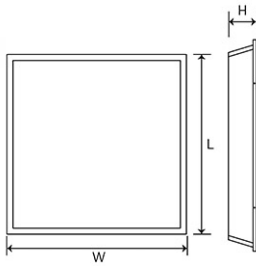

### Dimension and Materials

### Photometric Chart

Ref. No.	
Type of Luminaire	Baselight Standard Baselight (Pro) Baselight (SCANTO PLUS)
Set Model No.	<b>PBLM21254</b>
Type of Light Source	LED
Power Input	25W
System Lumen Output	3125 lm
System Efficacy	125 lm/W
Power Voltage	240V
Power Factor	0.9
Lifetime	50000H(L70)
CCT	4000K
CRI	80
SDCM	
Input Frequency	50Hz
Dimming	non-Dimmable
Dimming Range	
UGR	
Glare Cut Angle	
Beam Angle	
Rotation Angle	
Tilt Angle	
IP code	20
IK code	
Ambient Temperature Range	-10 - 45°C
Surge Protection	
Classification of Luminaires	
THDi	<10%
Effective Projected Area	
Driver	Non-Integral
Cut Out Size	
Dimensions	595mm*595mm*70mm
Weight	2.75 kg
Body	CRCA
Reflector	
Diffuser	PS
Trim	
Casing	
Country of Origin	India
Brand	Panasonic
Remarks	