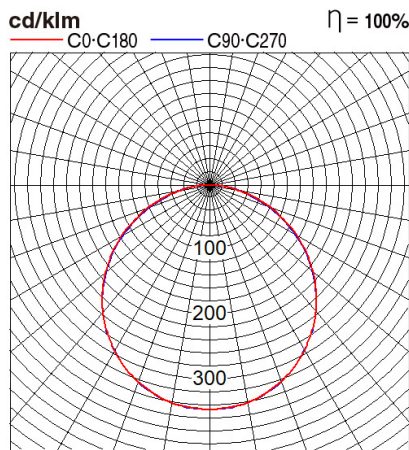

### Dimension and Materials

### Photometric Chart

Ref. No.	
Type of Luminaire	Baselight Standard Baselight (Pro) Baselight (SCANTO PLUS)
Set Model No.	<b>PBLM21254</b>
Type of Light Source	LED
Power Input	25W
System Lumen Output	3125 lm
System Efficacy	125 lm/W
Power Voltage	240V
Power Factor	0.9
Lifetime	50000H(L70)
CCT	4000K
CRI	80
SDCM	
Input Frequency	50Hz
Dimming	non-Dimmable
Dimming Range	
UGR	
Glare Cut Angle	
Beam Angle	
Rotation Angle	
Tilt Angle	
IP code	20
IK code	
Ambient Temperature Range	-10 - 45°C
Surge Protection	
Classification of Luminaires	
THDi	<10%
Effective Projected Area	
Driver	Non-Integral
Cut Out Size	
Dimensions	595mm*595mm*70mm
Weight	2.75 kg
Body	CRCA
Reflector	
Diffuser	PS
Trim	
Casing	
Country of Origin	India
Brand	Panasonic
Remarks	