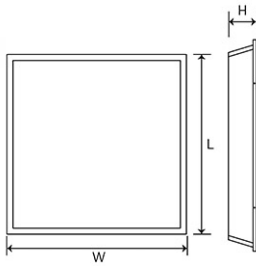

Panasonic

Certificates & Standards

Dimension and Materials

Photometric Chart

Ref. No.	
Type of Luminaire	Baselight Standard Baselight (Pro) Baselight (SCANTO PLUS)
Set Model No.	PBLM21258
Type of Light Source	LED
Power Input	25W
System Lumen Output	3250 lm
System Efficacy	130 lm/W
Power Voltage	240V
Power Factor	0.9
Lifetime	50000H(L70)
CCT	5700K
CRI	80
SDCM	
Input Frequency	50Hz
Dimming	non-Dimmable
Dimming Range	
UGR	
Glare Cut Angle	
Beam Angle	
Rotation Angle	
Tilt Angle	
IP code	20
IK code	
Ambient Temperature Range	-10 - 45°C
Surge Protection	
Classification of Luminaires	
THDi	<10%
Effective Projected Area	
Driver	Non-Integral
Cut Out Size	
Dimensions	595mm*595mm*70mm
Weight	2.75 kg
Body	CRCA
Reflector	
Diffuser	PS
Trim	
Casing	
Country of Origin	India
Brand	Panasonic
Remarks	