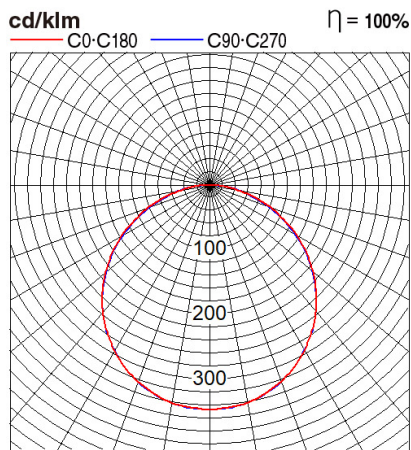

Panasonic

Certificates & Standards

Dimension and Materials

Photometric Chart

Ref. No.	
Type of Luminaire	Baselight Standard Baselight (Pro) Baselight (SCANTO PLUS)
Set Model No.	PBLM21258
Type of Light Source	LED
Power Input	25W
System Lumen Output	3250 lm
System Efficacy	130 lm/W
Power Voltage	240V
Power Factor	0.9
Lifetime	50000H(L70)
CCT	5700K
CRI	80
SDCM	
Input Frequency	50Hz
Dimming	non-Dimmable
Dimming Range	
UGR	
Glare Cut Angle	
Beam Angle	
Rotation Angle	
Tilt Angle	
IP code	20
IK code	
Ambient Temperature Range	-10 - 45°C
Surge Protection	
Classification of Luminaires	
THDi	<10%
Effective Projected Area	
Driver	Non-Integral
Cut Out Size	
Dimensions	595mm*595mm*70mm
Weight	2.75 kg
Body	CRCA
Reflector	
Diffuser	PS
Trim	
Casing	
Country of Origin	India
Brand	Panasonic
Remarks	