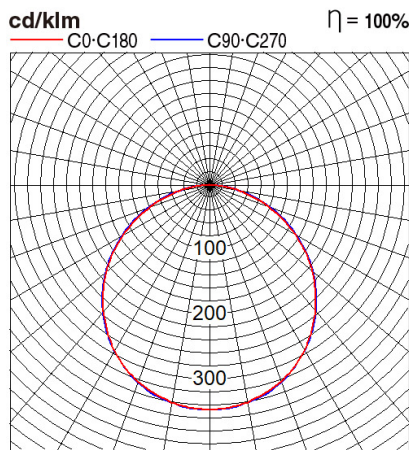

Panasonic

Certificates & Standards

Dimension and Materials

Photometric Chart

Ref. No.	
Type of Luminaire	Baselight Standard Baselight (Pro) Baselight (SCANTO PLUS)
Set Model No.	PBLM21303
Type of Light Source	LED
Power Input	30W
System Lumen Output	3300 lm
System Efficacy	110 lm/W
Power Voltage	240V
Power Factor	0.9
Lifetime	50000H(L70)
CCT	3000K
CRI	80
SDCM	
Input Frequency	50Hz
Dimming	non-Dimmable
Dimming Range	
UGR	
Glare Cut Angle	
Beam Angle	
Rotation Angle	
Tilt Angle	
IP code	20
IK code	
Ambient Temperature Range	-10 - 45°C
Surge Protection	
Classification of Luminaires	
THDi	<10%
Effective Projected Area	
Driver	Non-Integral
Cut Out Size	
Dimensions	595mm*595mm*70mm
Weight	2.75 kg
Body	CRCA
Reflector	
Diffuser	PS
Trim	
Casing	
Country of Origin	India
Brand	Panasonic
Remarks	