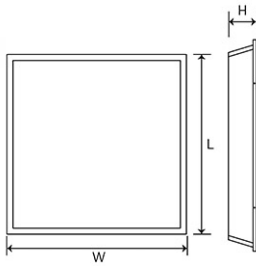

Panasonic

Certificates & Standards

Dimension and Materials

Photometric Chart

Ref. No.	
Type of Luminaire	Baselight Standard Baselight (Pro) Baselight (SCANTO PLUS)
Set Model No.	PBLM21303
Type of Light Source	LED
Power Input	30W
System Lumen Output	3300 lm
System Efficacy	110 lm/W
Power Voltage	240V
Power Factor	0.9
Lifetime	50000H(L70)
CCT	3000K
CRI	80
SDCM	
Input Frequency	50Hz
Dimming	non-Dimmable
Dimming Range	
UGR	
Glare Cut Angle	
Beam Angle	
Rotation Angle	
Tilt Angle	
IP code	20
IK code	
Ambient Temperature Range	-10 - 45°C
Surge Protection	
Classification of Luminaires	
THDi	<10%
Effective Projected Area	
Driver	Non-Integral
Cut Out Size	
Dimensions	595mm*595mm*70mm
Weight	2.75 kg
Body	CRCA
Reflector	
Diffuser	PS
Trim	
Casing	
Country of Origin	India
Brand	Panasonic
Remarks	