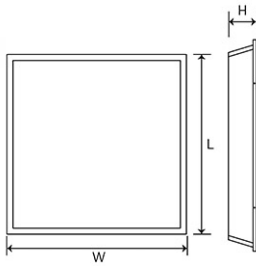

Panasonic

Certificates & Standards

Dimension and Materials

Photometric Chart

Ref. No.	
Type of Luminaire	Baselight Standard Baselight (Pro) Baselight (SCANTO PLUS)
Set Model No.	PBLM21304
Type of Light Source	LED
Power Input	30W
System Lumen Output	3450 lm
System Efficacy	115 lm/W
Power Voltage	240V
Power Factor	0.9
Lifetime	50000H(L70)
CCT	4000K
CRI	80
SDCM	
Input Frequency	50Hz
Dimming	non-Dimmable
Dimming Range	
UGR	
Glare Cut Angle	
Beam Angle	
Rotation Angle	
Tilt Angle	
IP code	20
IK code	
Ambient Temperature Range	-10 - 45°C
Surge Protection	
Classification of Luminaires	
THDi	<10%
Effective Projected Area	
Driver	Non-Integral
Cut Out Size	
Dimensions	595mm*595mm*70mm
Weight	2.75 kg
Body	CRCA
Reflector	
Diffuser	PS
Trim	
Casing	
Country of Origin	India
Brand	Panasonic
Remarks	