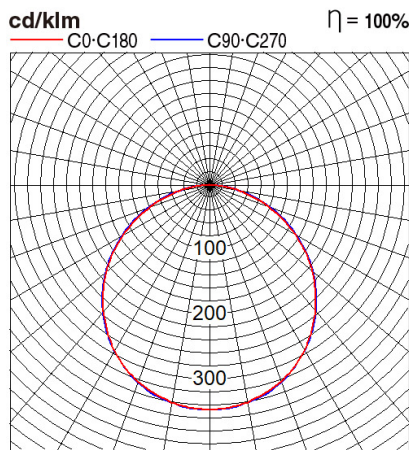

Panasonic

Certificates & Standards

Dimension and Materials

Photometric Chart

Ref. No.	
Type of Luminaire	Baselight Standard Baselight (Pro) Baselight (SCANTO PLUS)
Set Model No.	PBLM21304
Type of Light Source	LED
Power Input	30W
System Lumen Output	3450 lm
System Efficacy	115 lm/W
Power Voltage	240V
Power Factor	0.9
Lifetime	50000H(L70)
CCT	4000K
CRI	80
SDCM	
Input Frequency	50Hz
Dimming	non-Dimmable
Dimming Range	
UGR	
Glare Cut Angle	
Beam Angle	
Rotation Angle	
Tilt Angle	
IP code	20
IK code	
Ambient Temperature Range	-10 - 45°C
Surge Protection	
Classification of Luminaires	
THDi	<10%
Effective Projected Area	
Driver	Non-Integral
Cut Out Size	
Dimensions	595mm*595mm*70mm
Weight	2.75 kg
Body	CRCA
Reflector	
Diffuser	PS
Trim	
Casing	
Country of Origin	India
Brand	Panasonic
Remarks	