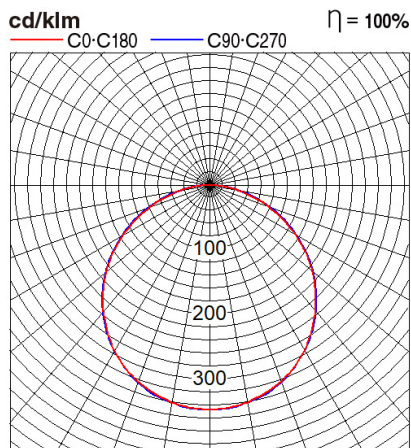

Panasonic

Certificates & Standards

Dimension and Materials

Photometric Chart

Ref. No.	
Type of Luminaire	Baselight Standard Baselight (Pro) Baselight (SCANTO PLUS)
Set Model No.	PBLM21308
Type of Light Source	LED
Power Input	30W
System Lumen Output	3600 lm
System Efficacy	120 lm/W
Power Voltage	240V
Power Factor	0.9
Lifetime	50000H(L70)
CCT	5700K
CRI	80
SDCM	
Input Frequency	50Hz
Dimming	non-Dimmable
Dimming Range	
UGR	
Glare Cut Angle	
Beam Angle	
Rotation Angle	
Tilt Angle	
IP code	20
IK code	
Ambient Temperature Range	-10 - 45°C
Surge Protection	
Classification of Luminaires	
THDi	<10%
Effective Projected Area	
Driver	Non-Integral
Cut Out Size	
Dimensions	595mm*595mm*70mm
Weight	2.75 kg
Body	CRCA
Reflector	
Diffuser	PS
Trim	
Casing	
Country of Origin	India
Brand	Panasonic
Remarks	