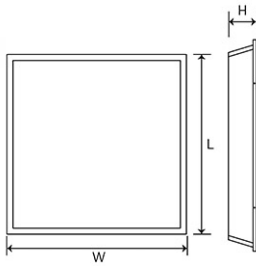

Panasonic

Certificates & Standards

Dimension and Materials

Photometric Chart

Ref. No.	
Type of Luminaire	Baselight Standard Baselight (Pro) Baselight (SCANTO PLUS)
Set Model No.	PBLM21308
Type of Light Source	LED
Power Input	30W
System Lumen Output	3600 lm
System Efficacy	120 lm/W
Power Voltage	240V
Power Factor	0.9
Lifetime	50000H(L70)
CCT	5700K
CRI	80
SDCM	
Input Frequency	50Hz
Dimming	non-Dimmable
Dimming Range	
UGR	
Glare Cut Angle	
Beam Angle	
Rotation Angle	
Tilt Angle	
IP code	20
IK code	
Ambient Temperature Range	-10 - 45°C
Surge Protection	
Classification of Luminaires	
THDi	<10%
Effective Projected Area	
Driver	Non-Integral
Cut Out Size	
Dimensions	595mm*595mm*70mm
Weight	2.75 kg
Body	CRCA
Reflector	
Diffuser	PS
Trim	
Casing	
Country of Origin	India
Brand	Panasonic
Remarks	