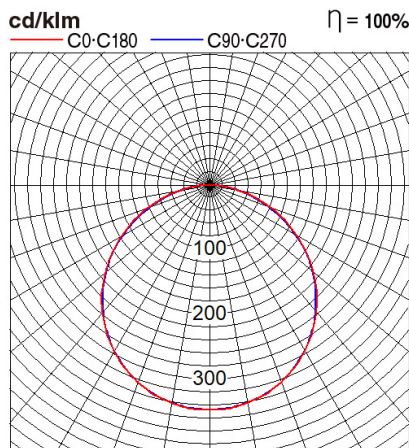

Panasonic

Certificates & Standards

Dimension and Materials

Photometric Chart

Ref. No.	
Type of Luminaire	Baselight Standard Baselight (Pro) Baselight (SCANTO PLUS)
Set Model No.	PBLM21368
Type of Light Source	LED
Power Input	36W
System Lumen Output	4320 lm
System Efficacy	120 lm/W
Power Voltage	240V
Power Factor	0.9
Lifetime	50000H(L70)
CCT	5700K
CRI	80
SDCM	
Input Frequency	50Hz
Dimming	non-Dimmable
Dimming Range	
UGR	
Glare Cut Angle	
Beam Angle	
Rotation Angle	
Tilt Angle	
IP code	20
IK code	
Ambient Temperature Range	-10 - 45°C
Surge Protection	
Classification of Luminaires	
THDi	<10%
Effective Projected Area	
Driver	Non-Integral
Cut Out Size	
Dimensions	595mm*595mm*70mm
Weight	2.75 kg
Body	CRCA
Reflector	
Diffuser	PS
Trim	
Casing	
Country of Origin	India
Brand	Panasonic
Remarks	