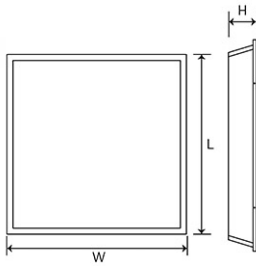

Panasonic

Certificates & Standards

Dimension and Materials

Photometric Chart

Ref. No.	
Type of Luminaire	Baselight Standard Baselight (Pro) Baselight (SCANTO PLUS)
Set Model No.	PBLM21368
Type of Light Source	LED
Power Input	36W
System Lumen Output	4320 lm
System Efficacy	120 lm/W
Power Voltage	240V
Power Factor	0.9
Lifetime	50000H(L70)
CCT	5700K
CRI	80
SDCM	
Input Frequency	50Hz
Dimming	non-Dimmable
Dimming Range	
UGR	
Glare Cut Angle	
Beam Angle	
Rotation Angle	
Tilt Angle	
IP code	20
IK code	
Ambient Temperature Range	-10 - 45°C
Surge Protection	
Classification of Luminaires	
THDi	<10%
Effective Projected Area	
Driver	Non-Integral
Cut Out Size	
Dimensions	595mm*595mm*70mm
Weight	2.75 kg
Body	CRCA
Reflector	
Diffuser	PS
Trim	
Casing	
Country of Origin	India
Brand	Panasonic
Remarks	