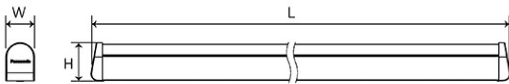

### Photometric Chart

|                              |                   |
|------------------------------|-------------------|
| Ref. No.                     |                   |
| Type of Luminaire            | Batten            |
|                              | Industrial Batten |
|                              | Industrial Batten |
| Set Model No.                | <b>PBTM12404</b>  |
| Type of Light Source         | LED               |
| Power Input                  | 40W               |
| System Lumen Output          | 4360 lm           |
| System Efficacy              | 109 lm/W          |
| Power Voltage                | 240V              |
| Power Factor                 | 0.95              |
| Lifetime                     | 50000H(L70)       |
| CCT                          | 4000K             |
| CRI                          | 80                |
| SDCM                         |                   |
| Input Frequency              | 50Hz              |
| Dimming                      | non-Dimmable      |
| Dimming Range                |                   |
| UGR                          |                   |
| Glare Cut Angle              |                   |
| Beam Angle                   |                   |
| Rotation Angle               |                   |
| Tilt Angle                   |                   |
| IP code                      | 20                |
| IK code                      |                   |
| Ambient Temperature Range    | -10 - 45°C        |
| Surge Protection             |                   |
| Classification of Luminaires |                   |
| THDi                         | <10%              |
| Effective Projected Area     |                   |
| Driver                       | Non-Integral      |
| Cut Out Size                 |                   |
| Dimensions                   | 43mm*1185mm*62mm  |
| Weight                       | 1.25 kg           |
| Body                         | CRCA              |
| Reflector                    |                   |
| Diffuser                     | PC                |
| Trim                         |                   |
| Casing                       |                   |
| Country of Origin            | India             |
| Brand                        | Panasonic         |
| Remarks                      |                   |