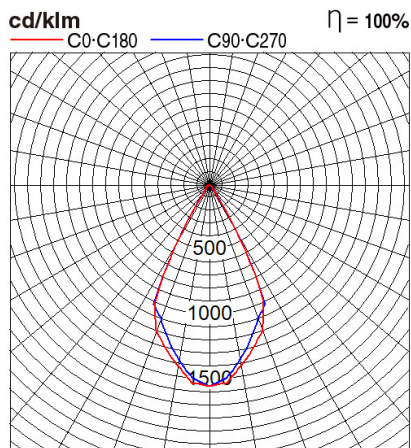

Certificates & Standards

Dimension and Materials

Photometric Chart

Ref. No.	
Type of Luminaire	High Bay
	Canopy
	Canopy (CANOPLUS)
Set Model No.	PCNM02808
Type of Light Source	LED
Power Input	80W
System Lumen Output	9200 lm
System Efficacy	115 lm/W
Power Voltage	240V
Power Factor	0.9
Lifetime	50000H(L70)
CCT	5700K
CRI	70
SDCM	
Input Frequency	50Hz
Dimming	non-Dimmable
Dimming Range	
UGR	
Glare Cut Angle	
Beam Angle	
Rotation Angle	
Tilt Angle	
IP code	66
IK code	
Ambient Temperature Range	-10 - 45°C
Surge Protection	
Classification of Luminaires	
THDi	<10%
Effective Projected Area	
Driver	Non-Integral
Cut Out Size	
Dimensions	305mm*324mm*68mm
Weight	3.1 kg
Body	ALS1132
Reflector	
Diffuser	PC Lens + Glass
Trim	
Casing	
Country of Origin	India
Brand	Panasonic
Remarks	