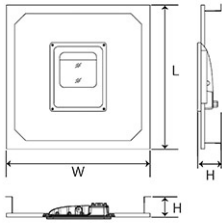

Certificates & Standards

Dimension and Materials

Photometric Chart

Ref. No.	
Type of Luminaire	High Bay
	Canopy
	Canopy (CANOPLUS)
Set Model No.	PCNM02808
Type of Light Source	LED
Power Input	80W
System Lumen Output	9200 lm
System Efficacy	115 lm/W
Power Voltage	240V
Power Factor	0.9
Lifetime	50000H(L70)
CCT	5700K
CRI	70
SDCM	
Input Frequency	50Hz
Dimming	non-Dimmable
Dimming Range	
UGR	
Glare Cut Angle	
Beam Angle	
Rotation Angle	
Tilt Angle	
IP code	66
IK code	
Ambient Temperature Range	-10 - 45°C
Surge Protection	
Classification of Luminaires	
THDi	<10%
Effective Projected Area	
Driver	Non-Integral
Cut Out Size	
Dimensions	305mm*324mm*68mm
Weight	3.1 kg
Body	ALS1132
Reflector	
Diffuser	PC Lens + Glass
Trim	
Casing	
Country of Origin	India
Brand	Panasonic
Remarks	