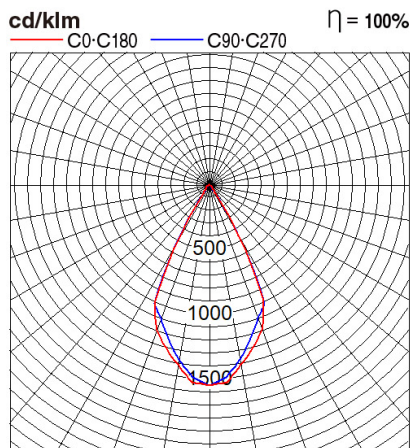

Certificates & Standards

Dimension and Materials

Photometric Chart

Ref. No.	
Type of Luminaire	High Bay
	Canopy
	Canopy (CANOPLUS)
Set Model No.	PCNM03808
Type of Light Source	LED
Power Input	80W
System Lumen Output	9200 lm
System Efficacy	115 lm/W
Power Voltage	240V
Power Factor	0.9
Lifetime	50000H(L70)
CCT	5700K
CRI	70
SDCM	
Input Frequency	50Hz
Dimming	non-Dimmable
Dimming Range	
UGR	
Glare Cut Angle	
Beam Angle	
Rotation Angle	
Tilt Angle	
IP code	66
IK code	
Ambient Temperature Range	-10 - 45°C
Surge Protection	
Classification of Luminaires	
THDi	<10%
Effective Projected Area	
Driver	Non-Integral
Cut Out Size	
Dimensions	305mm*324mm*68mm
Weight	3.1 kg
Body	ALS1132
Reflector	
Diffuser	PC Lens + Glass
Trim	
Casing	
Country of Origin	India
Brand	Panasonic
Remarks	