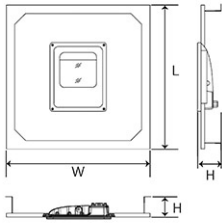

Certificates & Standards

Dimension and Materials

Photometric Chart

Ref. No.	
Type of Luminaire	High Bay
	Canopy
	Canopy (CANOPLUS)
Set Model No.	PCNM03808
Type of Light Source	LED
Power Input	80W
System Lumen Output	9200 lm
System Efficacy	115 lm/W
Power Voltage	240V
Power Factor	0.9
Lifetime	50000H(L70)
CCT	5700K
CRI	70
SDCM	
Input Frequency	50Hz
Dimming	non-Dimmable
Dimming Range	
UGR	
Glare Cut Angle	
Beam Angle	
Rotation Angle	
Tilt Angle	
IP code	66
IK code	
Ambient Temperature Range	-10 - 45°C
Surge Protection	
Classification of Luminaires	
THDi	<10%
Effective Projected Area	
Driver	Non-Integral
Cut Out Size	
Dimensions	305mm*324mm*68mm
Weight	3.1 kg
Body	ALS1132
Reflector	
Diffuser	PC Lens + Glass
Trim	
Casing	
Country of Origin	India
Brand	Panasonic
Remarks	