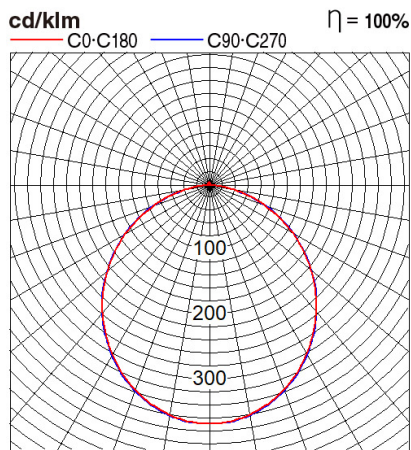

### Dimension and Materials

### Photometric Chart

Ref. No.	
Type of Luminaire	Baselight Cleanroom Baselight Cleanroom (IMBUE)
Set Model No.	<b>PCR-M03184</b>
Type of Light Source	LED
Power Input	18W
System Lumen Output	1350 lm
System Efficacy	75 lm/W
Power Voltage	240V
Power Factor	0.95
Lifetime	50000H(L70)
CCT	4000K
CRI	80
SDCM	
Input Frequency	50Hz
Dimming	non-Dimmable
Dimming Range	
UGR	
Glare Cut Angle	
Beam Angle	
Rotation Angle	
Tilt Angle	
IP code	54
IK code	
Ambient Temperature Range	-10 - 45°C
Surge Protection	
Classification of Luminaires	
THDi	<10%
Effective Projected Area	
Driver	Non-Integral
Cut Out Size	
Dimensions	300mm*300mm*65mm
Weight	1.73 kg
Body	CRCA
Reflector	
Diffuser	PC
Trim	
Casing	
Country of Origin	India
Brand	Panasonic
Remarks	