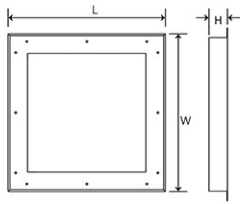

### Dimension and Materials

### Photometric Chart

Ref. No.	
Type of Luminaire	Baselight Cleanroom Baselight Cleanroom (IMBUE)
Set Model No.	<b>PCR-M03184</b>
Type of Light Source	LED
Power Input	18W
System Lumen Output	1350 lm
System Efficacy	75 lm/W
Power Voltage	240V
Power Factor	0.95
Lifetime	50000H(L70)
CCT	4000K
CRI	80
SDCM	
Input Frequency	50Hz
Dimming	non-Dimmable
Dimming Range	
UGR	
Glare Cut Angle	
Beam Angle	
Rotation Angle	
Tilt Angle	
IP code	54
IK code	
Ambient Temperature Range	-10 - 45°C
Surge Protection	
Classification of Luminaires	
THDi	<10%
Effective Projected Area	
Driver	Non-Integral
Cut Out Size	
Dimensions	300mm*300mm*65mm
Weight	1.73 kg
Body	CRCA
Reflector	
Diffuser	PC
Trim	
Casing	
Country of Origin	India
Brand	Panasonic
Remarks	