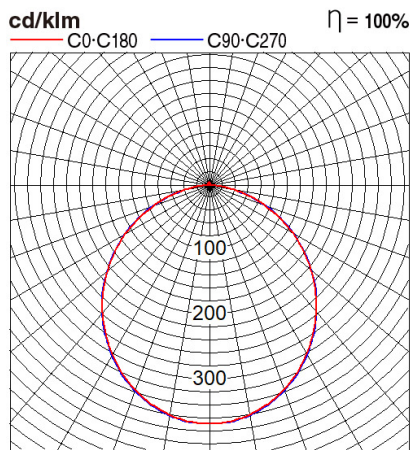

Panasonic

Certificates & Standards

Dimension and Materials

Photometric Chart

Ref. No.	
Type of Luminaire	Baselight Cleanroom Baselight Cleanroom (IMBUE)
Set Model No.	PCR-M03188
Type of Light Source	LED
Power Input	18W
System Lumen Output	1440 lm
System Efficacy	80 lm/W
Power Voltage	240V
Power Factor	0.95
Lifetime	50000H(L70)
CCT	5700K
CRI	80
SDCM	
Input Frequency	50Hz
Dimming	non-Dimmable
Dimming Range	
UGR	
Glare Cut Angle	
Beam Angle	
Rotation Angle	
Tilt Angle	
IP code	54
IK code	
Ambient Temperature Range	-10 - 45°C
Surge Protection	
Classification of Luminaires	
THDi	<10%
Effective Projected Area	
Driver	Non-Integral
Cut Out Size	
Dimensions	300mm*300mm*65mm
Weight	2.05 kg
Body	CRCA
Reflector	
Diffuser	PC
Trim	
Casing	
Country of Origin	India
Brand	Panasonic
Remarks	