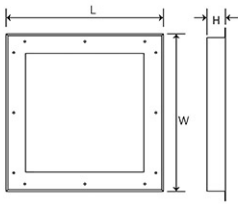

Panasonic

Certificates & Standards

Dimension and Materials

Photometric Chart

Ref. No.	
Type of Luminaire	Baselight Cleanroom Baselight Cleanroom (IMBUE)
Set Model No.	PCR-M03188
Type of Light Source	LED
Power Input	18W
System Lumen Output	1440 lm
System Efficacy	80 lm/W
Power Voltage	240V
Power Factor	0.95
Lifetime	50000H(L70)
CCT	5700K
CRI	80
SDCM	
Input Frequency	50Hz
Dimming	non-Dimmable
Dimming Range	
UGR	
Glare Cut Angle	
Beam Angle	
Rotation Angle	
Tilt Angle	
IP code	54
IK code	
Ambient Temperature Range	-10 - 45°C
Surge Protection	
Classification of Luminaires	
THDi	<10%
Effective Projected Area	
Driver	Non-Integral
Cut Out Size	
Dimensions	300mm*300mm*65mm
Weight	2.05 kg
Body	CRCA
Reflector	
Diffuser	PC
Trim	
Casing	
Country of Origin	India
Brand	Panasonic
Remarks	