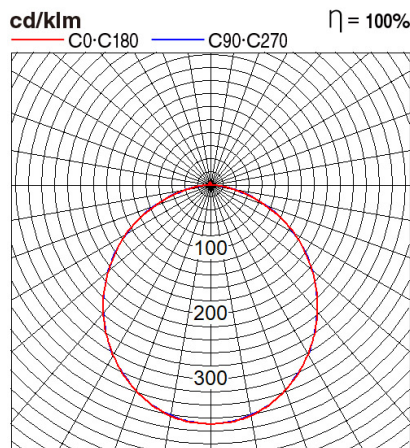

Panasonic

Certificates & Standards

Dimension and Materials

Photometric Chart

Ref. No.	
Type of Luminaire	Baselight Cleanroom Baselight Cleanroom (IMBUE)
Set Model No.	PCR-M03224
Type of Light Source	LED
Power Input	22W
System Lumen Output	1650 lm
System Efficacy	75 lm/W
Power Voltage	240V
Power Factor	0.95
Lifetime	50000H(L70)
CCT	4000K
CRI	80
SDCM	
Input Frequency	50Hz
Dimming	non-Dimmable
Dimming Range	
UGR	
Glare Cut Angle	
Beam Angle	
Rotation Angle	
Tilt Angle	
IP code	54
IK code	
Ambient Temperature Range	-10 - 45°C
Surge Protection	
Classification of Luminaires	
THDi	<10%
Effective Projected Area	
Driver	Non-Integral
Cut Out Size	
Dimensions	300mm*300mm*65mm
Weight	2.05 kg
Body	CRCA
Reflector	
Diffuser	PC
Trim	
Casing	
Country of Origin	India
Brand	Panasonic
Remarks	