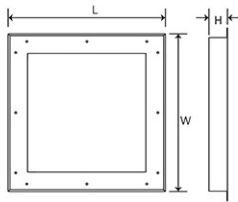

Panasonic

Certificates & Standards

Dimension and Materials

Photometric Chart

Ref. No.	
Type of Luminaire	Baselight Cleanroom Baselight Cleanroom (IMBUE)
Set Model No.	PCR-M03224
Type of Light Source	LED
Power Input	22W
System Lumen Output	1650 lm
System Efficacy	75 lm/W
Power Voltage	240V
Power Factor	0.95
Lifetime	50000H(L70)
CCT	4000K
CRI	80
SDCM	
Input Frequency	50Hz
Dimming	non-Dimmable
Dimming Range	
UGR	
Glare Cut Angle	
Beam Angle	
Rotation Angle	
Tilt Angle	
IP code	54
IK code	
Ambient Temperature Range	-10 - 45°C
Surge Protection	
Classification of Luminaires	
THDi	<10%
Effective Projected Area	
Driver	Non-Integral
Cut Out Size	
Dimensions	300mm*300mm*65mm
Weight	2.05 kg
Body	CRCA
Reflector	
Diffuser	PC
Trim	
Casing	
Country of Origin	India
Brand	Panasonic
Remarks	