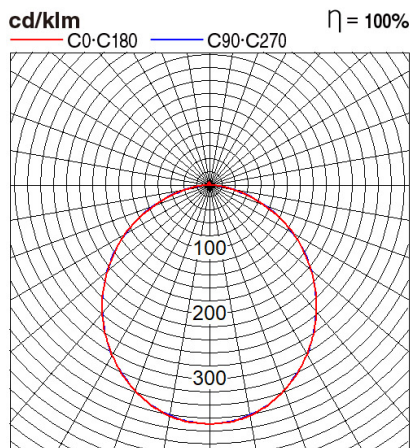

Panasonic

Certificates & Standards

Dimension and Materials

Photometric Chart

Ref. No.	
Type of Luminaire	Baselight Cleanroom Baselight Cleanroom (IMBUE)
Set Model No.	PCR-M03228
Type of Light Source	LED
Power Input	22W
System Lumen Output	1760 lm
System Efficacy	80 lm/W
Power Voltage	240V
Power Factor	0.95
Lifetime	50000H(L70)
CCT	5700K
CRI	80
SDCM	
Input Frequency	50Hz
Dimming	non-Dimmable
Dimming Range	
UGR	
Glare Cut Angle	
Beam Angle	
Rotation Angle	
Tilt Angle	
IP code	54
IK code	
Ambient Temperature Range	-10 - 45°C
Surge Protection	
Classification of Luminaires	
THDi	<10%
Effective Projected Area	
Driver	Non-Integral
Cut Out Size	
Dimensions	300mm*300mm*65mm
Weight	2.05 kg
Body	CRCA
Reflector	
Diffuser	PC
Trim	
Casing	
Country of Origin	India
Brand	Panasonic
Remarks	