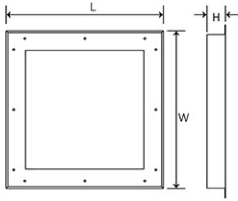

Panasonic

Certificates & Standards

Dimension and Materials

Photometric Chart

Ref. No.	
Type of Luminaire	Baselight Cleanroom Baselight Cleanroom (IMBUE)
Set Model No.	PCR-M03228
Type of Light Source	LED
Power Input	22W
System Lumen Output	1760 lm
System Efficacy	80 lm/W
Power Voltage	240V
Power Factor	0.95
Lifetime	50000H(L70)
CCT	5700K
CRI	80
SDCM	
Input Frequency	50Hz
Dimming	non-Dimmable
Dimming Range	
UGR	
Glare Cut Angle	
Beam Angle	
Rotation Angle	
Tilt Angle	
IP code	54
IK code	
Ambient Temperature Range	-10 - 45°C
Surge Protection	
Classification of Luminaires	
THDi	<10%
Effective Projected Area	
Driver	Non-Integral
Cut Out Size	
Dimensions	300mm*300mm*65mm
Weight	2.05 kg
Body	CRCA
Reflector	
Diffuser	PC
Trim	
Casing	
Country of Origin	India
Brand	Panasonic
Remarks	