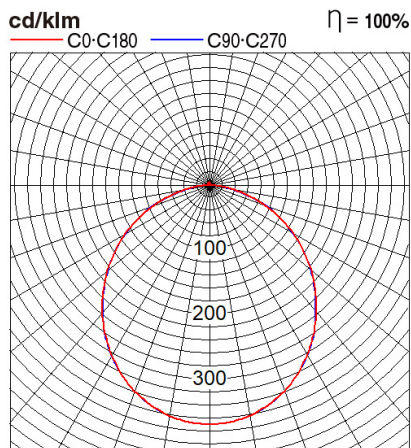

Panasonic

Certificates & Standards

Dimension and Materials

Photometric Chart

Ref. No.	
Type of Luminaire	Baselight Cleanroom Baselight Cleanroom (IMBUE)
Set Model No.	PCR-M03284
Type of Light Source	LED
Power Input	28W
System Lumen Output	2100 lm
System Efficacy	75 lm/W
Power Voltage	240V
Power Factor	0.95
Lifetime	50000H(L70)
CCT	4000K
CRI	80
SDCM	
Input Frequency	50Hz
Dimming	non-Dimmable
Dimming Range	
UGR	
Glare Cut Angle	
Beam Angle	
Rotation Angle	
Tilt Angle	
IP code	54
IK code	
Ambient Temperature Range	-10 - 45°C
Surge Protection	
Classification of Luminaires	
THDi	<10%
Effective Projected Area	
Driver	Non-Integral
Cut Out Size	
Dimensions	300mm*300mm*65mm
Weight	2.05 kg
Body	CRCA
Reflector	
Diffuser	PC
Trim	
Casing	
Country of Origin	India
Brand	Panasonic
Remarks	