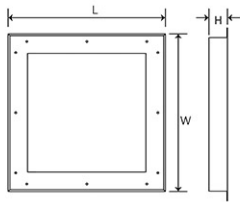

Panasonic

Certificates & Standards

Dimension and Materials

Photometric Chart

Ref. No.	
Type of Luminaire	Baselight Cleanroom Baselight Cleanroom (IMBUE)
Set Model No.	PCR-M03284
Type of Light Source	LED
Power Input	28W
System Lumen Output	2100 lm
System Efficacy	75 lm/W
Power Voltage	240V
Power Factor	0.95
Lifetime	50000H(L70)
CCT	4000K
CRI	80
SDCM	
Input Frequency	50Hz
Dimming	non-Dimmable
Dimming Range	
UGR	
Glare Cut Angle	
Beam Angle	
Rotation Angle	
Tilt Angle	
IP code	54
IK code	
Ambient Temperature Range	-10 - 45°C
Surge Protection	
Classification of Luminaires	
THDi	<10%
Effective Projected Area	
Driver	Non-Integral
Cut Out Size	
Dimensions	300mm*300mm*65mm
Weight	2.05 kg
Body	CRCA
Reflector	
Diffuser	PC
Trim	
Casing	
Country of Origin	India
Brand	Panasonic
Remarks	