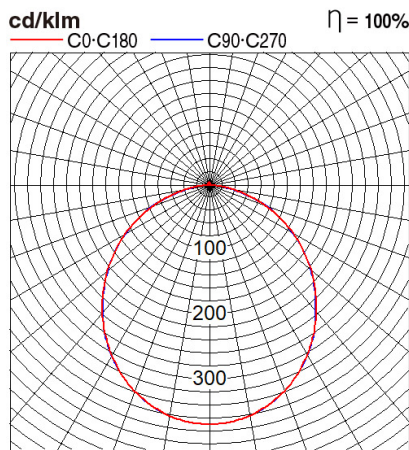

### Dimension and Materials

### Photometric Chart

Ref. No.	
Type of Luminaire	Baselight Cleanroom Baselight Cleanroom (IMBUE)
Set Model No.	<b>PCR-M03288</b>
Type of Light Source	LED
Power Input	28W
System Lumen Output	2240 lm
System Efficacy	80 lm/W
Power Voltage	240V
Power Factor	0.95
Lifetime	50000H(L70)
CCT	5700K
CRI	80
SDCM	
Input Frequency	50Hz
Dimming	non-Dimmable
Dimming Range	
UGR	
Glare Cut Angle	
Beam Angle	
Rotation Angle	
Tilt Angle	
IP code	54
IK code	
Ambient Temperature Range	-10 - 45°C
Surge Protection	
Classification of Luminaires	
THDi	<10%
Effective Projected Area	
Driver	Non-Integral
Cut Out Size	
Dimensions	300mm*300mm*65mm
Weight	2.05 kg
Body	CRCA
Reflector	
Diffuser	PC
Trim	
Casing	
Country of Origin	India
Brand	Panasonic
Remarks	