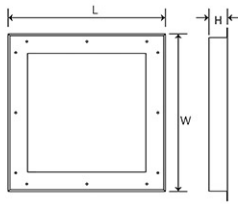

### Dimension and Materials

### Photometric Chart

Ref. No.	
Type of Luminaire	Baselight Cleanroom Baselight Cleanroom (IMBUE)
Set Model No.	<b>PCR-M03288</b>
Type of Light Source	LED
Power Input	28W
System Lumen Output	2240 lm
System Efficacy	80 lm/W
Power Voltage	240V
Power Factor	0.95
Lifetime	50000H(L70)
CCT	5700K
CRI	80
SDCM	
Input Frequency	50Hz
Dimming	non-Dimmable
Dimming Range	
UGR	
Glare Cut Angle	
Beam Angle	
Rotation Angle	
Tilt Angle	
IP code	54
IK code	
Ambient Temperature Range	-10 - 45°C
Surge Protection	
Classification of Luminaires	
THDi	<10%
Effective Projected Area	
Driver	Non-Integral
Cut Out Size	
Dimensions	300mm*300mm*65mm
Weight	2.05 kg
Body	CRCA
Reflector	
Diffuser	PC
Trim	
Casing	
Country of Origin	India
Brand	Panasonic
Remarks	