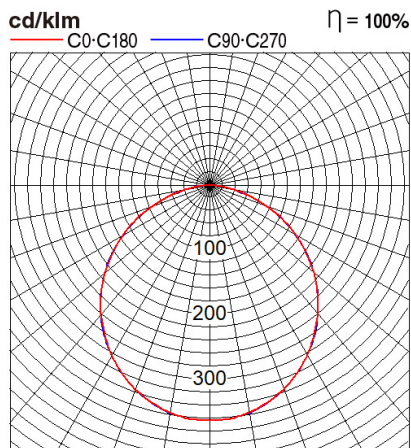

### Dimension and Materials

### Photometric Chart

Ref. No.	
Type of Luminaire	Baselight Cleanroom Baselight Cleanroom (IMBUE)
Set Model No.	<b>PCR-M03364</b>
Type of Light Source	LED
Power Input	36W
System Lumen Output	3420 lm
System Efficacy	95 lm/W
Power Voltage	240V
Power Factor	0.95
Lifetime	50000H(L70)
CCT	4000K
CRI	80
SDCM	
Input Frequency	50Hz
Dimming	non-Dimmable
Dimming Range	
UGR	
Glare Cut Angle	
Beam Angle	
Rotation Angle	
Tilt Angle	
IP code	54
IK code	
Ambient Temperature Range	-10 - 45°C
Surge Protection	
Classification of Luminaires	
THDi	<10%
Effective Projected Area	
Driver	Non-Integral
Cut Out Size	
Dimensions	600mm*600mm*65mm
Weight	5.7 kg
Body	CRCA
Reflector	
Diffuser	PC
Trim	
Casing	
Country of Origin	India
Brand	Panasonic
Remarks	