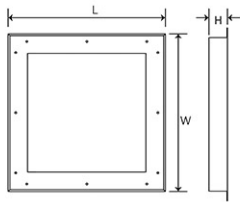

### Dimension and Materials

### Photometric Chart

Ref. No.	
Type of Luminaire	Baselight Cleanroom Baselight Cleanroom (IMBUE)
Set Model No.	<b>PCR-M03364</b>
Type of Light Source	LED
Power Input	36W
System Lumen Output	3420 lm
System Efficacy	95 lm/W
Power Voltage	240V
Power Factor	0.95
Lifetime	50000H(L70)
CCT	4000K
CRI	80
SDCM	
Input Frequency	50Hz
Dimming	non-Dimmable
Dimming Range	
UGR	
Glare Cut Angle	
Beam Angle	
Rotation Angle	
Tilt Angle	
IP code	54
IK code	
Ambient Temperature Range	-10 - 45°C
Surge Protection	
Classification of Luminaires	
THDi	<10%
Effective Projected Area	
Driver	Non-Integral
Cut Out Size	
Dimensions	600mm*600mm*65mm
Weight	5.7 kg
Body	CRCA
Reflector	
Diffuser	PC
Trim	
Casing	
Country of Origin	India
Brand	Panasonic
Remarks	