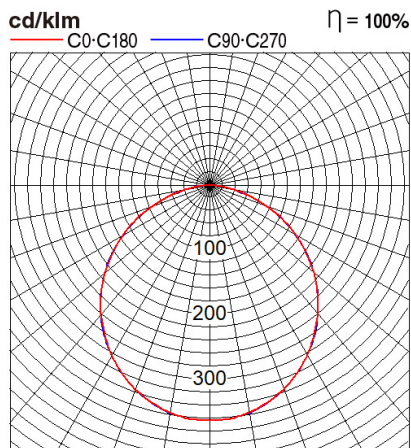

Panasonic

Certificates & Standards

Dimension and Materials

Photometric Chart

Ref. No.	
Type of Luminaire	Baselight Cleanroom Baselight Cleanroom (IMBUE)
Set Model No.	PCR-M03368
Type of Light Source	LED
Power Input	36W
System Lumen Output	3600 lm
System Efficacy	100 lm/W
Power Voltage	240V
Power Factor	0.95
Lifetime	50000H(L70)
CCT	5700K
CRI	80
SDCM	
Input Frequency	50Hz
Dimming	non-Dimmable
Dimming Range	
UGR	
Glare Cut Angle	
Beam Angle	
Rotation Angle	
Tilt Angle	
IP code	54
IK code	
Ambient Temperature Range	-10 - 45°C
Surge Protection	
Classification of Luminaires	
THDi	<10%
Effective Projected Area	
Driver	Non-Integral
Cut Out Size	
Dimensions	600mm*600mm*65mm
Weight	5.7 kg
Body	CRCA
Reflector	
Diffuser	PC
Trim	
Casing	
Country of Origin	India
Brand	Panasonic
Remarks	