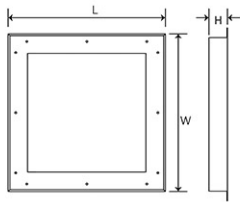

Panasonic

Certificates & Standards

Dimension and Materials

Photometric Chart

Ref. No.	
Type of Luminaire	Baselight Cleanroom Baselight Cleanroom (IMBUE)
Set Model No.	PCR-M03368
Type of Light Source	LED
Power Input	36W
System Lumen Output	3600 lm
System Efficacy	100 lm/W
Power Voltage	240V
Power Factor	0.95
Lifetime	50000H(L70)
CCT	5700K
CRI	80
SDCM	
Input Frequency	50Hz
Dimming	non-Dimmable
Dimming Range	
UGR	
Glare Cut Angle	
Beam Angle	
Rotation Angle	
Tilt Angle	
IP code	54
IK code	
Ambient Temperature Range	-10 - 45°C
Surge Protection	
Classification of Luminaires	
THDi	<10%
Effective Projected Area	
Driver	Non-Integral
Cut Out Size	
Dimensions	600mm*600mm*65mm
Weight	5.7 kg
Body	CRCA
Reflector	
Diffuser	PC
Trim	
Casing	
Country of Origin	India
Brand	Panasonic
Remarks	