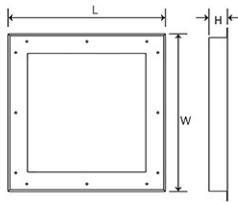

### Dimension and Materials

### Photometric Chart

Ref. No.	
Type of Luminaire	Baselight Cleanroom Baselight Cleanroom (IMBUE)
Set Model No.	<b>PCR-M03454</b>
Type of Light Source	LED
Power Input	45W
System Lumen Output	4275 lm
System Efficacy	95 lm/W
Power Voltage	240V
Power Factor	0.95
Lifetime	50000H(L70)
CCT	4000K
CRI	80
SDCM	
Input Frequency	50Hz
Dimming	non-Dimmable
Dimming Range	
UGR	
Glare Cut Angle	
Beam Angle	
Rotation Angle	
Tilt Angle	
IP code	54
IK code	
Ambient Temperature Range	-10 - 45°C
Surge Protection	
Classification of Luminaires	
THDi	<10%
Effective Projected Area	
Driver	Non-Integral
Cut Out Size	
Dimensions	600mm*600mm*65mm
Weight	5.7 kg
Body	CRCA
Reflector	
Diffuser	PC
Trim	
Casing	
Country of Origin	India
Brand	Panasonic
Remarks	