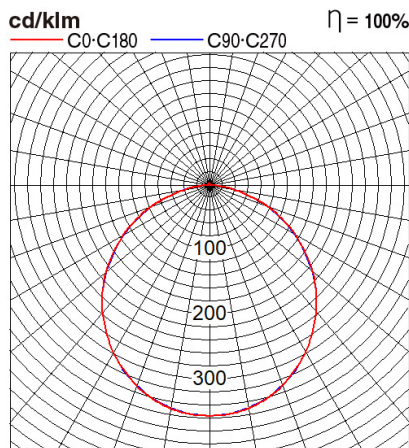

### Dimension and Materials

### Photometric Chart

Ref. No.	
Type of Luminaire	Baselight Cleanroom Baselight Cleanroom (IMBUE)
Set Model No.	<b>PCR-M03454</b>
Type of Light Source	LED
Power Input	45W
System Lumen Output	4275 lm
System Efficacy	95 lm/W
Power Voltage	240V
Power Factor	0.95
Lifetime	50000H(L70)
CCT	4000K
CRI	80
SDCM	
Input Frequency	50Hz
Dimming	non-Dimmable
Dimming Range	
UGR	
Glare Cut Angle	
Beam Angle	
Rotation Angle	
Tilt Angle	
IP code	54
IK code	
Ambient Temperature Range	-10 - 45°C
Surge Protection	
Classification of Luminaires	
THDi	<10%
Effective Projected Area	
Driver	Non-Integral
Cut Out Size	
Dimensions	600mm*600mm*65mm
Weight	5.7 kg
Body	CRCA
Reflector	
Diffuser	PC
Trim	
Casing	
Country of Origin	India
Brand	Panasonic
Remarks	