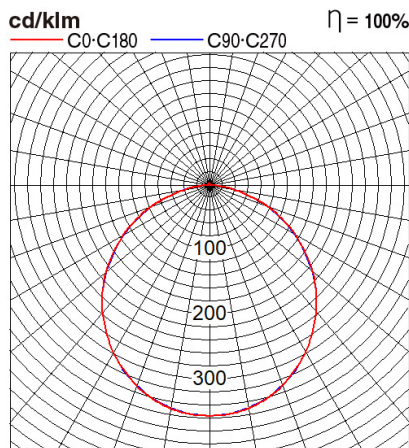

Panasonic

Certificates & Standards

Dimension and Materials

Photometric Chart

Ref. No.	
Type of Luminaire	Baselight Cleanroom Baselight Cleanroom (IMBUE)
Set Model No.	PCR-M03458
Type of Light Source	LED
Power Input	45W
System Lumen Output	4500 lm
System Efficacy	100 lm/W
Power Voltage	240V
Power Factor	0.95
Lifetime	50000H(L70)
CCT	5700K
CRI	80
SDCM	
Input Frequency	50Hz
Dimming	non-Dimmable
Dimming Range	
UGR	
Glare Cut Angle	
Beam Angle	
Rotation Angle	
Tilt Angle	
IP code	54
IK code	
Ambient Temperature Range	-10 - 45°C
Surge Protection	
Classification of Luminaires	
THDi	<10%
Effective Projected Area	
Driver	Non-Integral
Cut Out Size	
Dimensions	600mm*600mm*65mm
Weight	5.7 kg
Body	CRCA
Reflector	
Diffuser	PC
Trim	
Casing	
Country of Origin	India
Brand	Panasonic
Remarks	