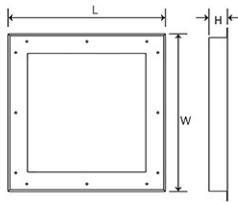

Panasonic

Certificates & Standards

Dimension and Materials

Photometric Chart

Ref. No.	
Type of Luminaire	Baselight Cleanroom Baselight Cleanroom (IMBUE)
Set Model No.	PCR-M03458
Type of Light Source	LED
Power Input	45W
System Lumen Output	4500 lm
System Efficacy	100 lm/W
Power Voltage	240V
Power Factor	0.95
Lifetime	50000H(L70)
CCT	5700K
CRI	80
SDCM	
Input Frequency	50Hz
Dimming	non-Dimmable
Dimming Range	
UGR	
Glare Cut Angle	
Beam Angle	
Rotation Angle	
Tilt Angle	
IP code	54
IK code	
Ambient Temperature Range	-10 - 45°C
Surge Protection	
Classification of Luminaires	
THDi	<10%
Effective Projected Area	
Driver	Non-Integral
Cut Out Size	
Dimensions	600mm*600mm*65mm
Weight	5.7 kg
Body	CRCA
Reflector	
Diffuser	PC
Trim	
Casing	
Country of Origin	India
Brand	Panasonic
Remarks	