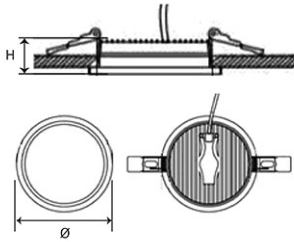

### Dimension and Materials

### Photometric Chart

Ref. No.	
Type of Luminaire	Downlight
	Low Wattage Standard DL (Pro)
	Aluminum DL (ARUMI)
Set Model No.	<b>PDLM26063</b>
Type of Light Source	LED
Power Input	6W
System Lumen Output	540 lm
System Efficacy	90 lm/W
Power Voltage	240V
Power Factor	0.9
Lifetime	50000H(L70)
CCT	3000K
CRI	80
SDCM	
Input Frequency	50Hz
Dimming	non-Dimmable
Dimming Range	
UGR	
Glare Cut Angle	
Beam Angle	
Rotation Angle	
Tilt Angle	
IP code	20
IK code	
Ambient Temperature Range	0 - 45°C
Surge Protection	
Classification of Luminaires	
THDi	<10%
Effective Projected Area	
Driver	Non-Integral
Cut Out Size	
Dimensions	94mm*26mm
Weight	0.26 kg
Body	Alluminium PDC
Reflector	
Diffuser	PS
Trim	
Casing	
Country of Origin	India
Brand	Panasonic
Remarks	