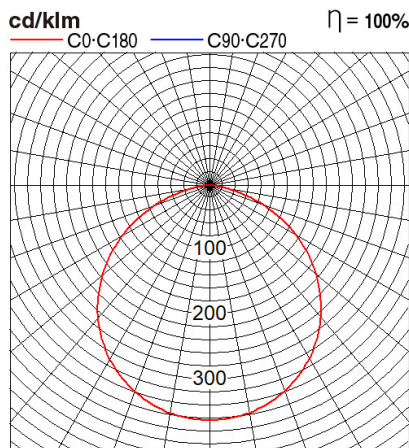

### Dimension and Materials

### Photometric Chart

Ref. No.	
Type of Luminaire	Downlight
	Low Wattage Standard DL (Pro)
	Aluminum DL (ARUMI)
Set Model No.	<b>PDLM26063</b>
Type of Light Source	LED
Power Input	6W
System Lumen Output	540 lm
System Efficacy	90 lm/W
Power Voltage	240V
Power Factor	0.9
Lifetime	50000H(L70)
CCT	3000K
CRI	80
SDCM	
Input Frequency	50Hz
Dimming	non-Dimmable
Dimming Range	
UGR	
Glare Cut Angle	
Beam Angle	
Rotation Angle	
Tilt Angle	
IP code	20
IK code	
Ambient Temperature Range	0 - 45°C
Surge Protection	
Classification of Luminaires	
THDi	<10%
Effective Projected Area	
Driver	Non-Integral
Cut Out Size	
Dimensions	94mm*26mm
Weight	0.26 kg
Body	Alluminium PDC
Reflector	
Diffuser	PS
Trim	
Casing	
Country of Origin	India
Brand	Panasonic
Remarks	