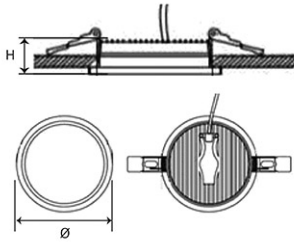

Panasonic

Certificates & Standards

Dimension and Materials

Photometric Chart

Ref. No.	
Type of Luminaire	Downlight
	Low Wattage Standard DL (Pro)
	Aluminum DL (ARUMI)
Set Model No.	PDLM26064
Type of Light Source	LED
Power Input	6W
System Lumen Output	570 lm
System Efficacy	95 lm/W
Power Voltage	240V
Power Factor	0.9
Lifetime	50000H(L70)
CCT	4000K
CRI	80
SDCM	
Input Frequency	50Hz
Dimming	non-Dimmable
Dimming Range	
UGR	
Glare Cut Angle	
Beam Angle	
Rotation Angle	
Tilt Angle	
IP code	20
IK code	
Ambient Temperature Range	0 - 45°C
Surge Protection	
Classification of Luminaires	
THDi	<10%
Effective Projected Area	
Driver	Non-Integral
Cut Out Size	
Dimensions	94mm*26mm
Weight	0.26 kg
Body	Alluminium PDC
Reflector	
Diffuser	PS
Trim	
Casing	
Country of Origin	India
Brand	Panasonic
Remarks	