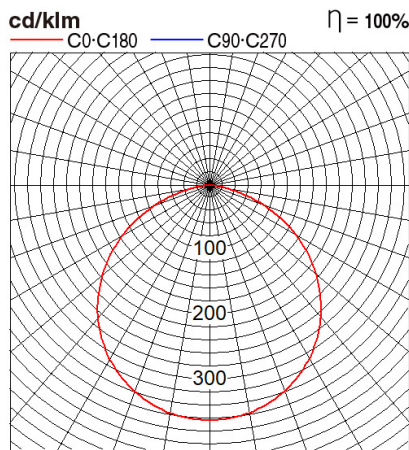

Panasonic

Certificates & Standards

Dimension and Materials

Photometric Chart

Ref. No.	
Type of Luminaire	Downlight
	Low Wattage Standard DL (Pro)
	Aluminum DL (ARUMI)
Set Model No.	PDLM26064
Type of Light Source	LED
Power Input	6W
System Lumen Output	570 lm
System Efficacy	95 lm/W
Power Voltage	240V
Power Factor	0.9
Lifetime	50000H(L70)
CCT	4000K
CRI	80
SDCM	
Input Frequency	50Hz
Dimming	non-Dimmable
Dimming Range	
UGR	
Glare Cut Angle	
Beam Angle	
Rotation Angle	
Tilt Angle	
IP code	20
IK code	
Ambient Temperature Range	0 - 45°C
Surge Protection	
Classification of Luminaires	
THDi	<10%
Effective Projected Area	
Driver	Non-Integral
Cut Out Size	
Dimensions	94mm*26mm
Weight	0.26 kg
Body	Alluminium PDC
Reflector	
Diffuser	PS
Trim	
Casing	
Country of Origin	India
Brand	Panasonic
Remarks	