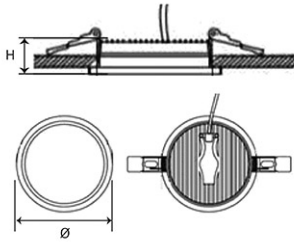

Panasonic

Certificates & Standards

Dimension and Materials

Photometric Chart

Ref. No.	
Type of Luminaire	Downlight
	Low Wattage Standard DL (Pro)
	Aluminum DL (ARUMI)
Set Model No.	PDLM26068
Type of Light Source	LED
Power Input	6W
System Lumen Output	600 lm
System Efficacy	100 lm/W
Power Voltage	240V
Power Factor	0.9
Lifetime	50000H(L70)
CCT	6000K
CRI	80
SDCM	
Input Frequency	50Hz
Dimming	non-Dimmable
Dimming Range	
UGR	
Glare Cut Angle	
Beam Angle	
Rotation Angle	
Tilt Angle	
IP code	20
IK code	
Ambient Temperature Range	0 - 45°C
Surge Protection	
Classification of Luminaires	
THDi	<10%
Effective Projected Area	
Driver	Non-Integral
Cut Out Size	
Dimensions	94mm*26mm
Weight	0.26 kg
Body	Alluminium PDC
Reflector	
Diffuser	PS
Trim	
Casing	
Country of Origin	India
Brand	Panasonic
Remarks	