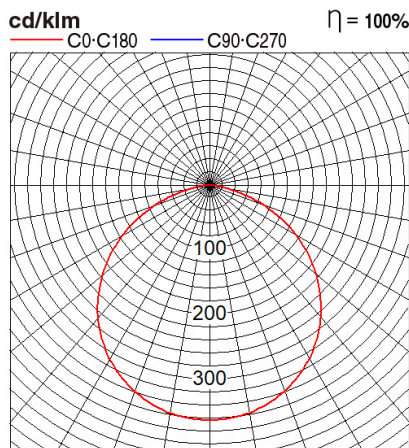

Panasonic

Certificates & Standards

Dimension and Materials

Photometric Chart

Ref. No.	
Type of Luminaire	Downlight
	Low Wattage Standard DL (Pro)
	Aluminum DL (ARUMI)
Set Model No.	PDLM26068
Type of Light Source	LED
Power Input	6W
System Lumen Output	600 lm
System Efficacy	100 lm/W
Power Voltage	240V
Power Factor	0.9
Lifetime	50000H(L70)
CCT	6000K
CRI	80
SDCM	
Input Frequency	50Hz
Dimming	non-Dimmable
Dimming Range	
UGR	
Glare Cut Angle	
Beam Angle	
Rotation Angle	
Tilt Angle	
IP code	20
IK code	
Ambient Temperature Range	0 - 45°C
Surge Protection	
Classification of Luminaires	
THDi	<10%
Effective Projected Area	
Driver	Non-Integral
Cut Out Size	
Dimensions	94mm*26mm
Weight	0.26 kg
Body	Alluminium PDC
Reflector	
Diffuser	PS
Trim	
Casing	
Country of Origin	India
Brand	Panasonic
Remarks	